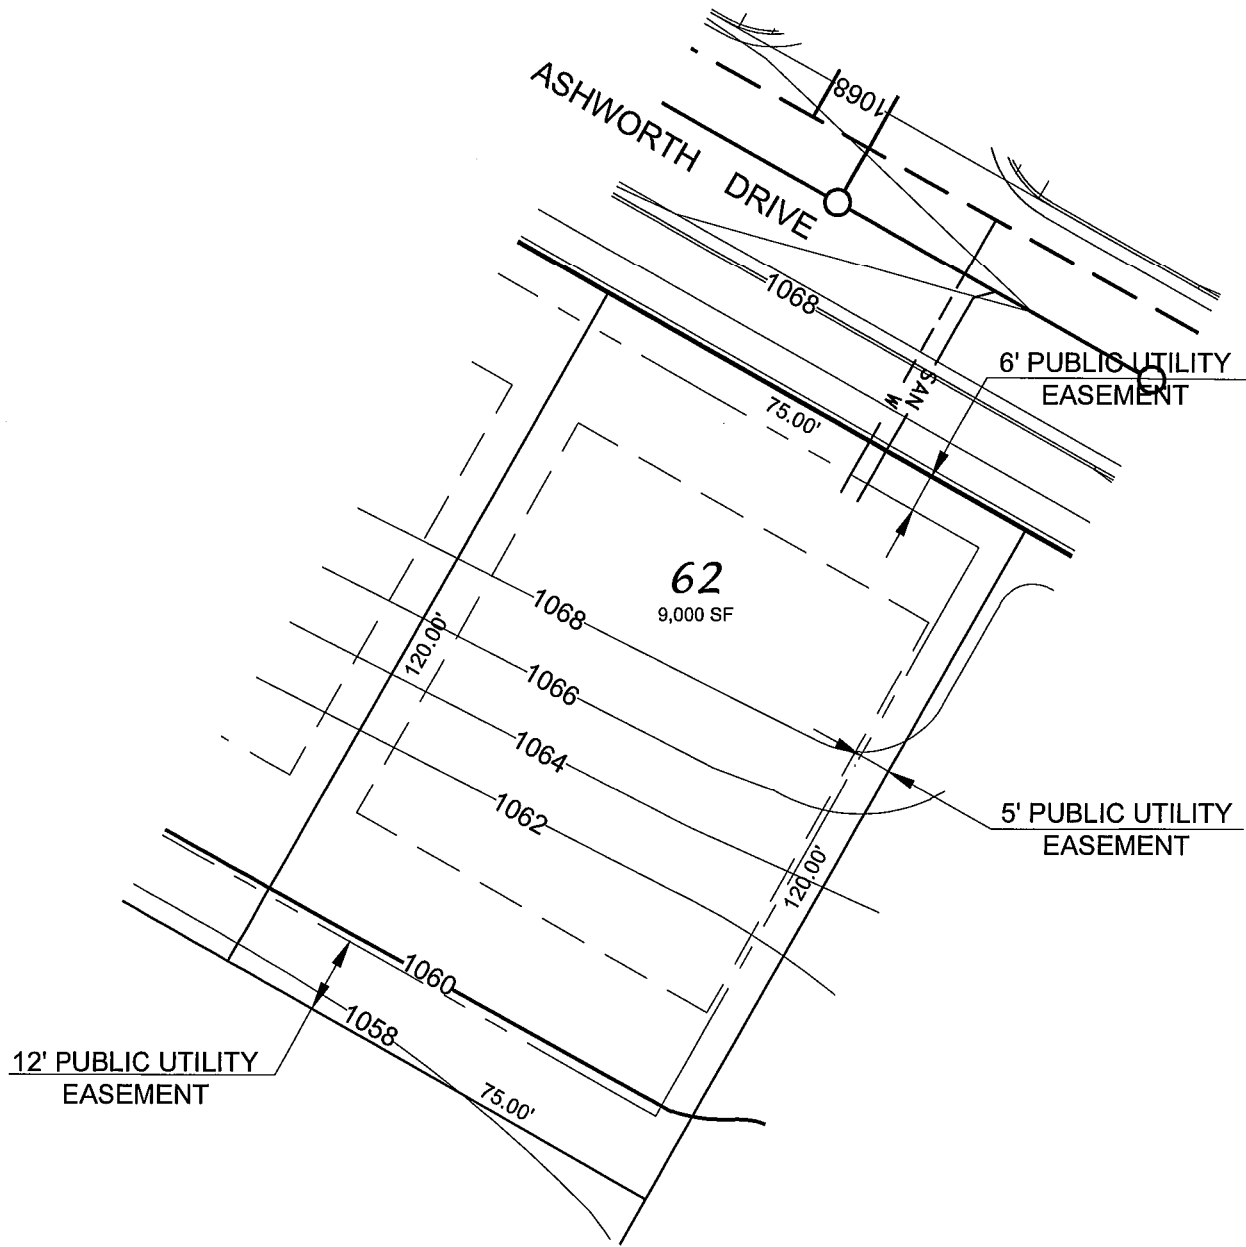

Hawks Valley - Lot 62

FRONT YARD SETBACK = 20'
REAR YARD SETBACK = 30'
SIDE YARD SETBACK = 5'/6'

D'ONOFRIO KOTTKE AND ASSOCIATES, INC.
7530 Westward Way, Madison, WI 53717
Phone: 608.833.7530 • Fax: 608.833.1089
YOUR NATURAL RESOURCE FOR LAND DEVELOPMENT

0 30
Scale 1" = 30'

DATE: 05-05-17
F.N.: 17-05-102

DRAWN BY: KRG

U:/USER/1705102/Lot Plans Ph 3.DWG