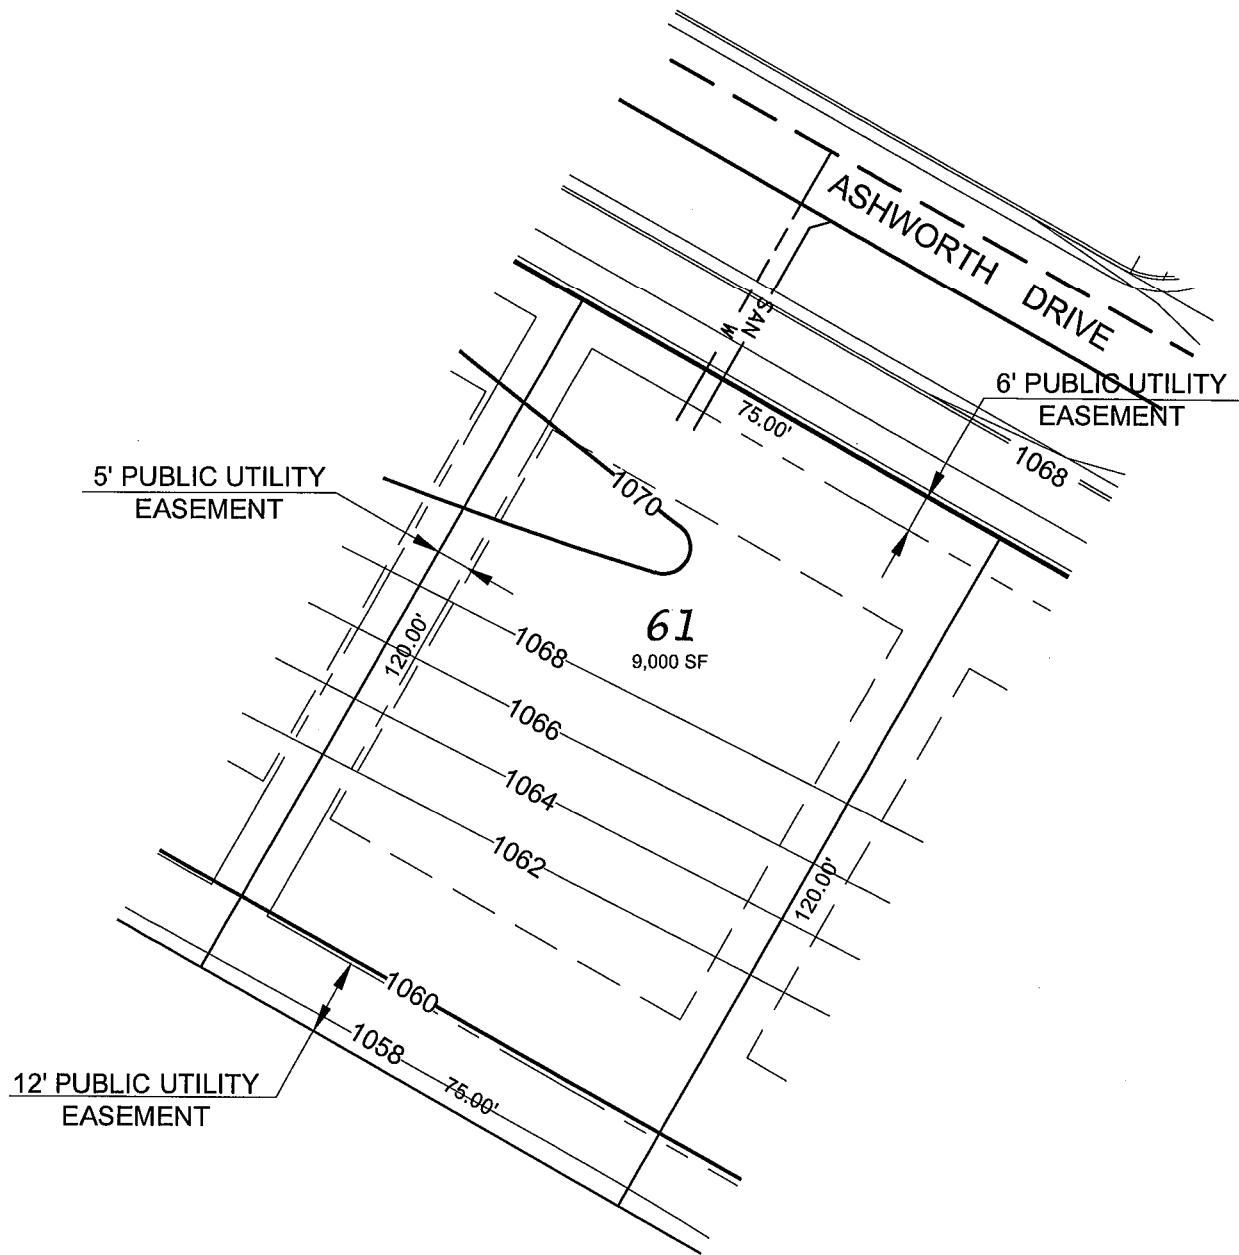

Hawks Valley - Lot 61

FRONT YARD SETBACK= 20'
REAR YARD SETBACK = 30'
SIDE YARD SETBACK =5'/6'

D'ONOFRIO KOTTKE AND ASSOCIATES, INC.
7530 Westward Way, Madison, WI 53717
Phone: 608.833.7530 • Fax: 608.833.1089
YOUR NATURAL RESOURCE FOR LAND DEVELOPMENT

DATE: 05-05-17
F.N.: 17-05-102

DRAWN BY: KRG
U:/USER/1705102/Lot Plans Ph 3.DWG