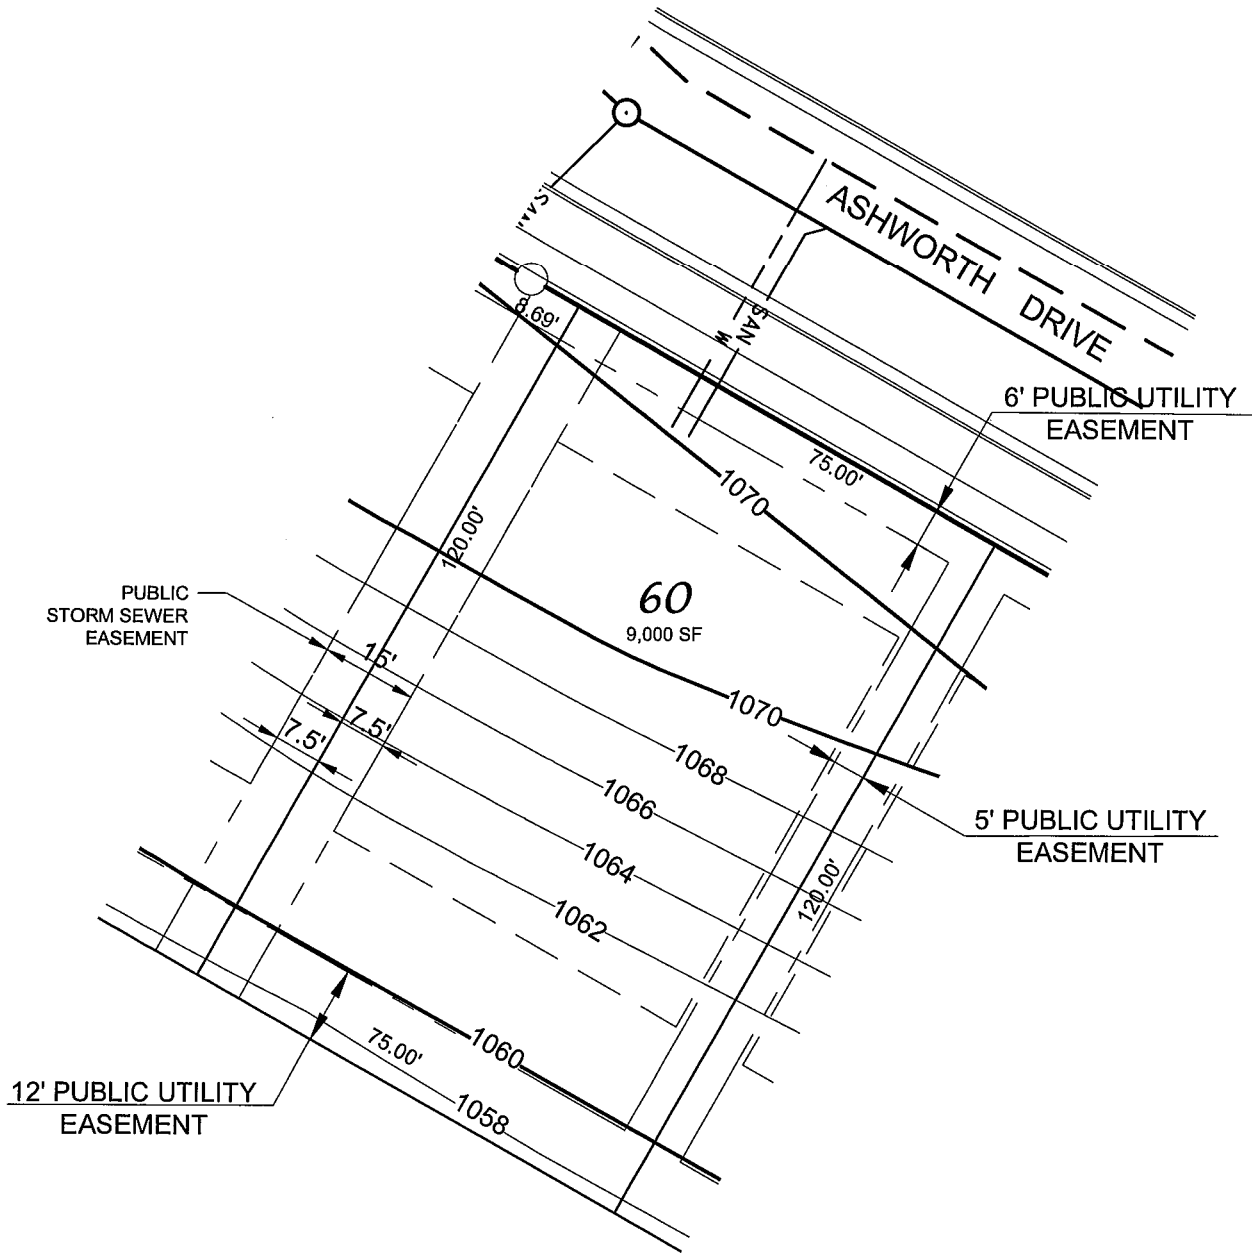

# Hawks Valley - Lot 60

FRONT YARD SETBACK = 20'  
 REAR YARD SETBACK = 30'  
 SIDE YARD SETBACK = 5'/6'

**D'ONOFRIO KOTTKE AND ASSOCIATES, INC.**  
 7530 Westward Way, Madison, WI 53717  
 Phone: 608.833.7530 • Fax: 608.833.1089  
**YOUR NATURAL RESOURCE FOR LAND DEVELOPMENT**

0 30  
 Scale 1" = 30'

DATE: 05-05-17  
 F.N.: 17-05-102

DRAWN BY: KRG  
 U:/USER/1705102/Lot Plans Ph 3.DWG