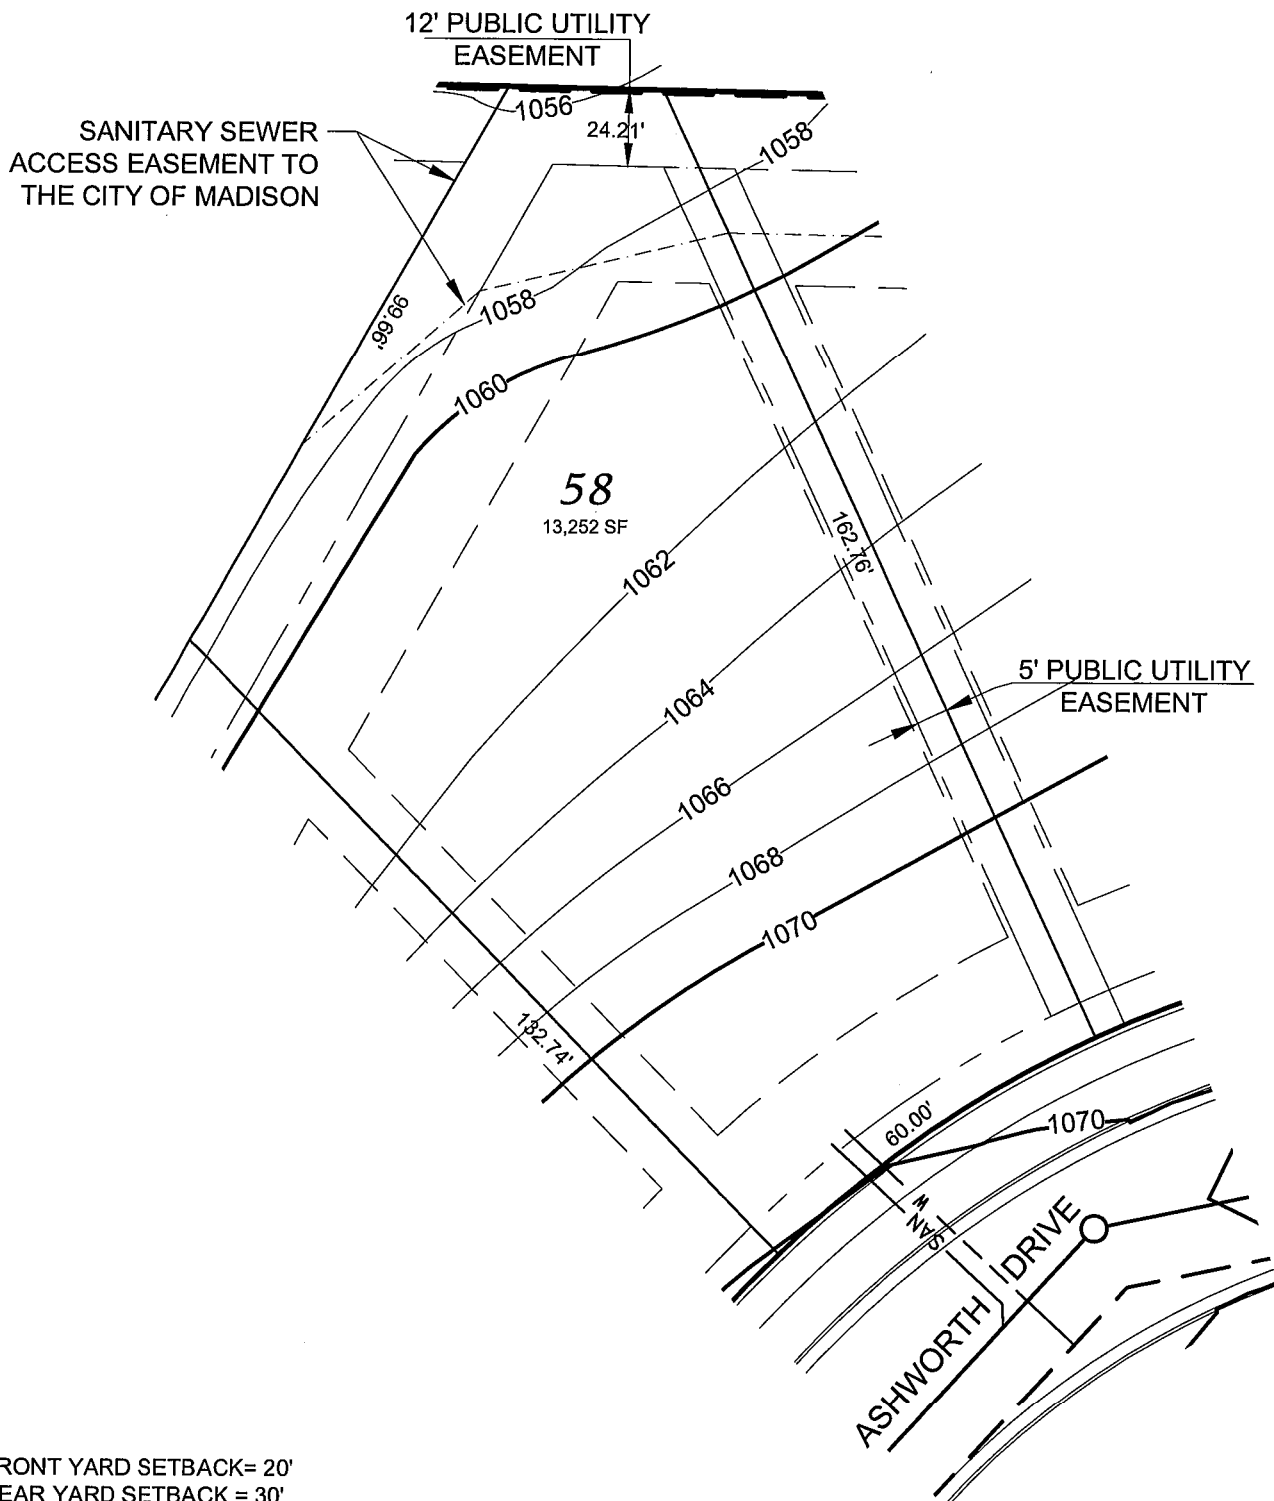

# Hawks Valley - Lot 58

FRONT YARD SETBACK= 20'  
 REAR YARD SETBACK = 30'  
 SIDE YARD SETBACK =5'/6'

**D'ONOFRIO KOTTKE AND ASSOCIATES, INC.**  
 7530 Westward Way, Madison, WI 53717  
 Phone: 608.833.7530 • Fax: 608.833.1089  
**YOUR NATURAL RESOURCE FOR LAND DEVELOPMENT**

DATE: 05-05-17  
 F.N.: 17-05-102

DRAWN BY: KRG  
 U:/USER/1705102/Lot Plans Ph 3.DWG