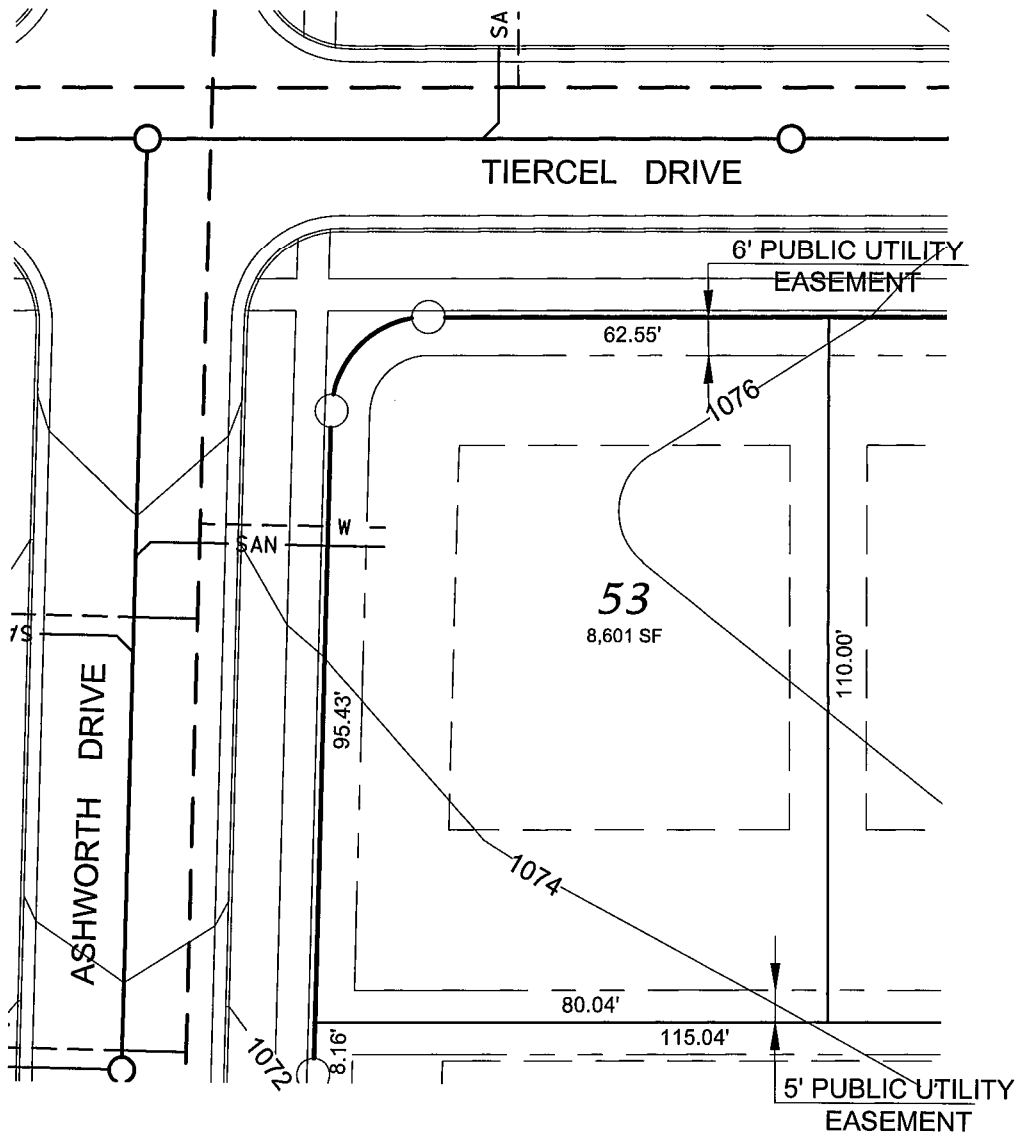

Hawks Valley - Lot 53

FRONT YARD SETBACK = 20'
 REAR YARD SETBACK = 30'
 SIDE YARD SETBACK = 5'/6'

D'ONOFRIO KOTTKE AND ASSOCIATES, INC.
 7530 Westward Way, Madison, WI 53717
 Phone: 608.833.7530 • Fax: 608.833.1089
YOUR NATURAL RESOURCE FOR LAND DEVELOPMENT

0 30
 Scale 1" = 30'

DATE: 05-05-17
 F.N.: 17-05-102

DRAWN BY: KRG
 U:/USER/1705102/Lot Plans Ph 3.DWG