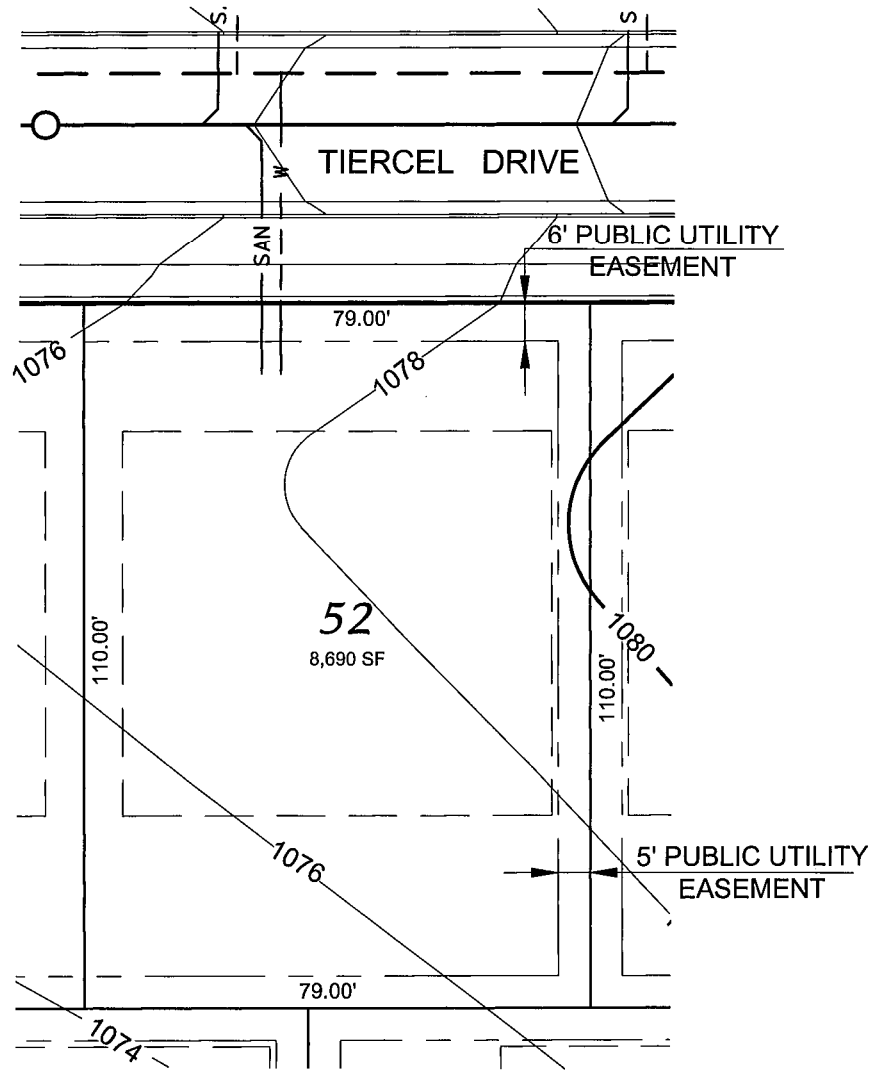

Hawks Valley - Lot 52

FRONT YARD SETBACK= 20'
REAR YARD SETBACK = 30'
SIDE YARD SETBACK =5'6'

D'ONOFRIO KOTTKE AND ASSOCIATES, INC.
7530 Westward Way, Madison, WI 53717
Phone: 608.833.7530 • Fax: 608.833.1089
YOUR NATURAL RESOURCE FOR LAND DEVELOPMENT

0 30
Scale 1" = 30'

DATE: 05-05-17
F.N.: 17-05-102

DRAWN BY: KRG
U:/USER/1705102/Lot Plans Ph 3.DWG