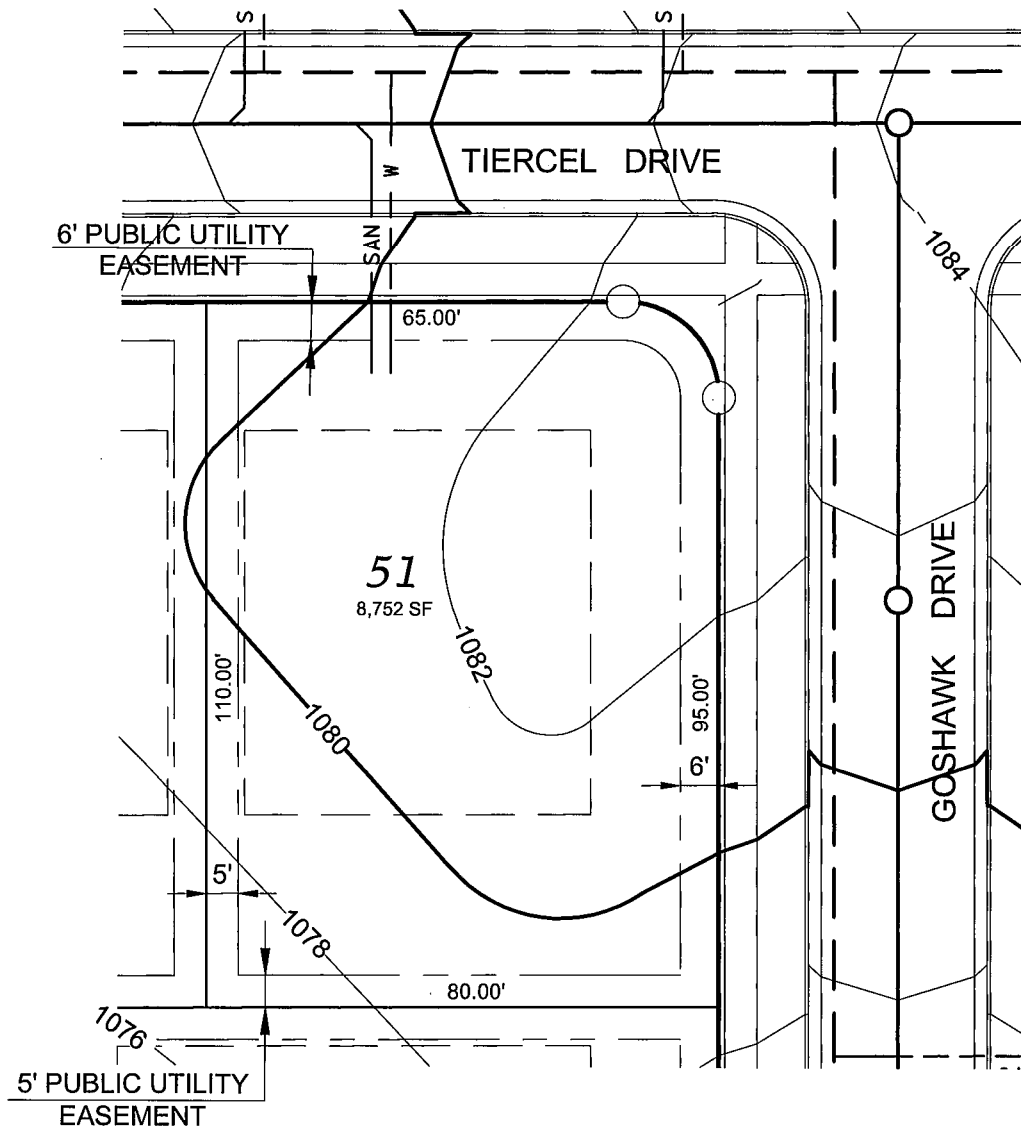

Hawks Valley - Lot 51

FRONT YARD SETBACK= 20'
 REAR YARD SETBACK = 30'
 SIDE YARD SETBACK =5'/6'

D'ONOFRIO KOTTKE AND ASSOCIATES, INC.
 7530 Westward Way, Madison, WI 53717
 Phone: 608.833.7530 • Fax: 608.833.1089
YOUR NATURAL RESOURCE FOR LAND DEVELOPMENT

0 30
 Scale 1" = 30'

DATE: 05-05-17
 F.N.: 17-05-102

DRAWN BY: KRG
 U:/USER/1705102/Lot Plans Ph 3.DWG