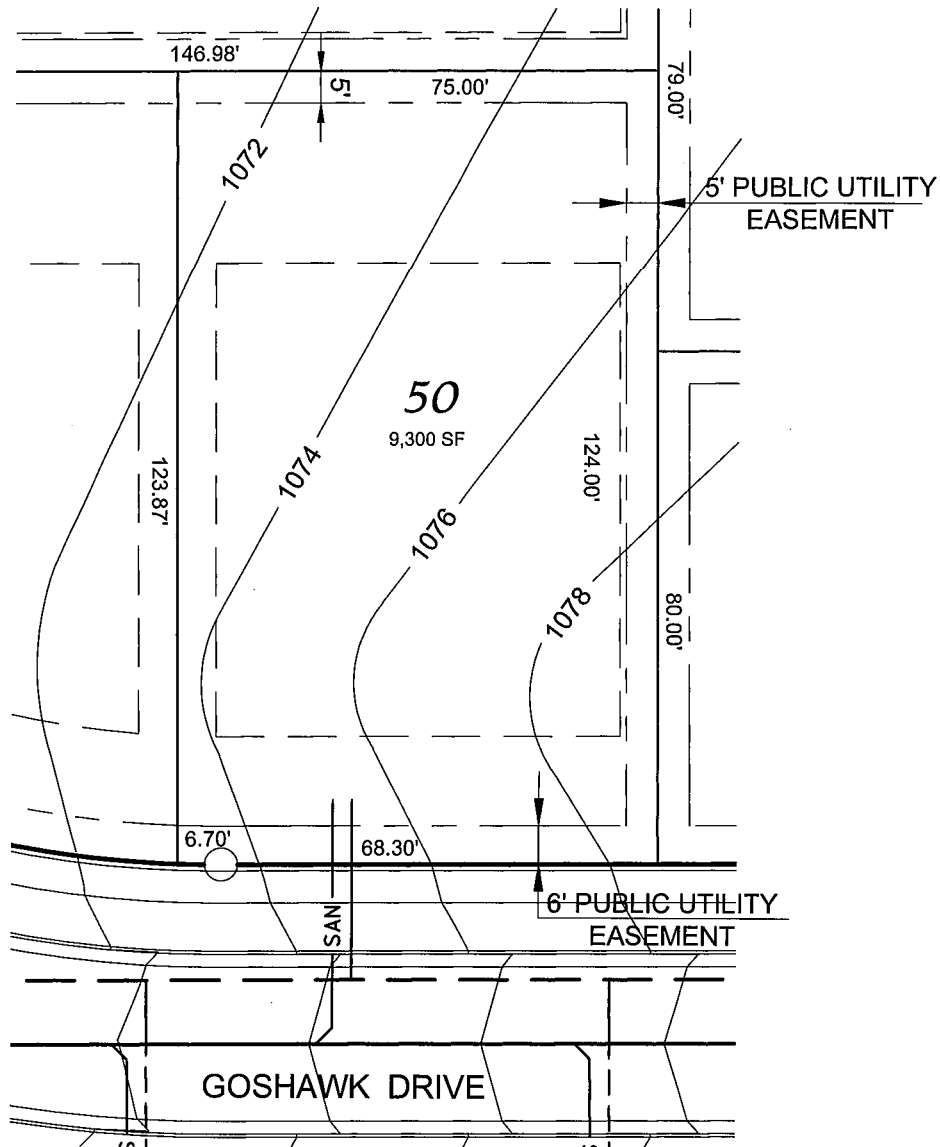

Hawks Valley - Lot 50

FRONT YARD SETBACK= 20'
REAR YARD SETBACK = 30'
SIDE YARD SETBACK =5'/6'

D'ONOFRIO KOTTKE AND ASSOCIATES, INC.
7530 Westward Way, Madison, WI 53717
Phone: 608.833.7530 • Fax: 608.833.1089
YOUR NATURAL RESOURCE FOR LAND DEVELOPMENT

0 30
Scale 1" = 30'

DATE: 05-05-17
F.N.: 17-05-102

DRAWN BY: KRG
U:/USER/1705102/Lot Plans Ph 3.DWG