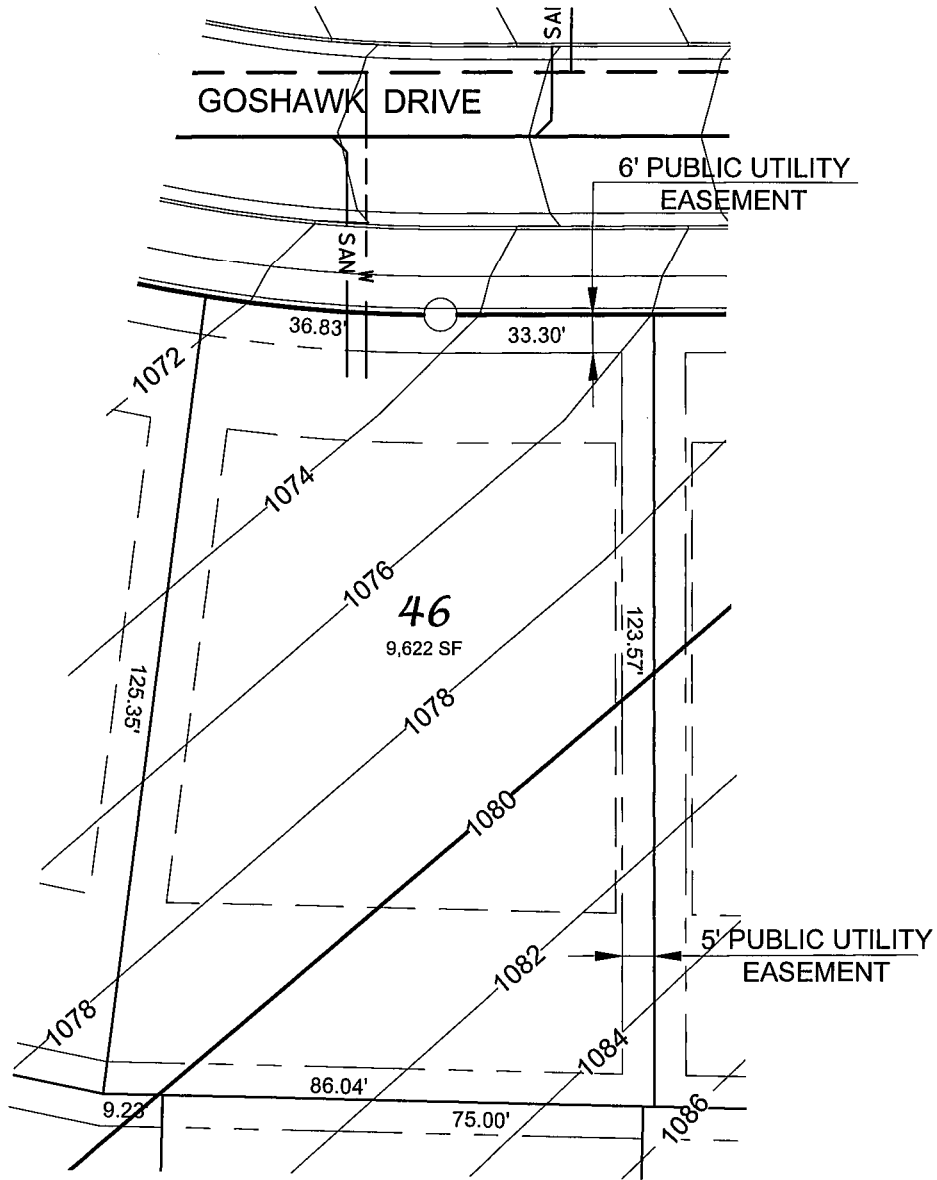

Hawks Valley - Lot 46

FRONT YARD SETBACK= 20'
 REAR YARD SETBACK = 30'
 SIDE YARD SETBACK =5'6"

D'ONOFRIO KOTTKE AND ASSOCIATES, INC.
 7530 Westward Way, Madison, WI 53717
 Phone: 608.833.7530 • Fax: 608.833.1089
YOUR NATURAL RESOURCE FOR LAND DEVELOPMENT

0 30
 Scale 1" = 30'

DATE: 05-05-17
 F.N.: 17-05-102

DRAWN BY: KRG
 U:/USER/1705102/Lot Plans Ph 3.DWG