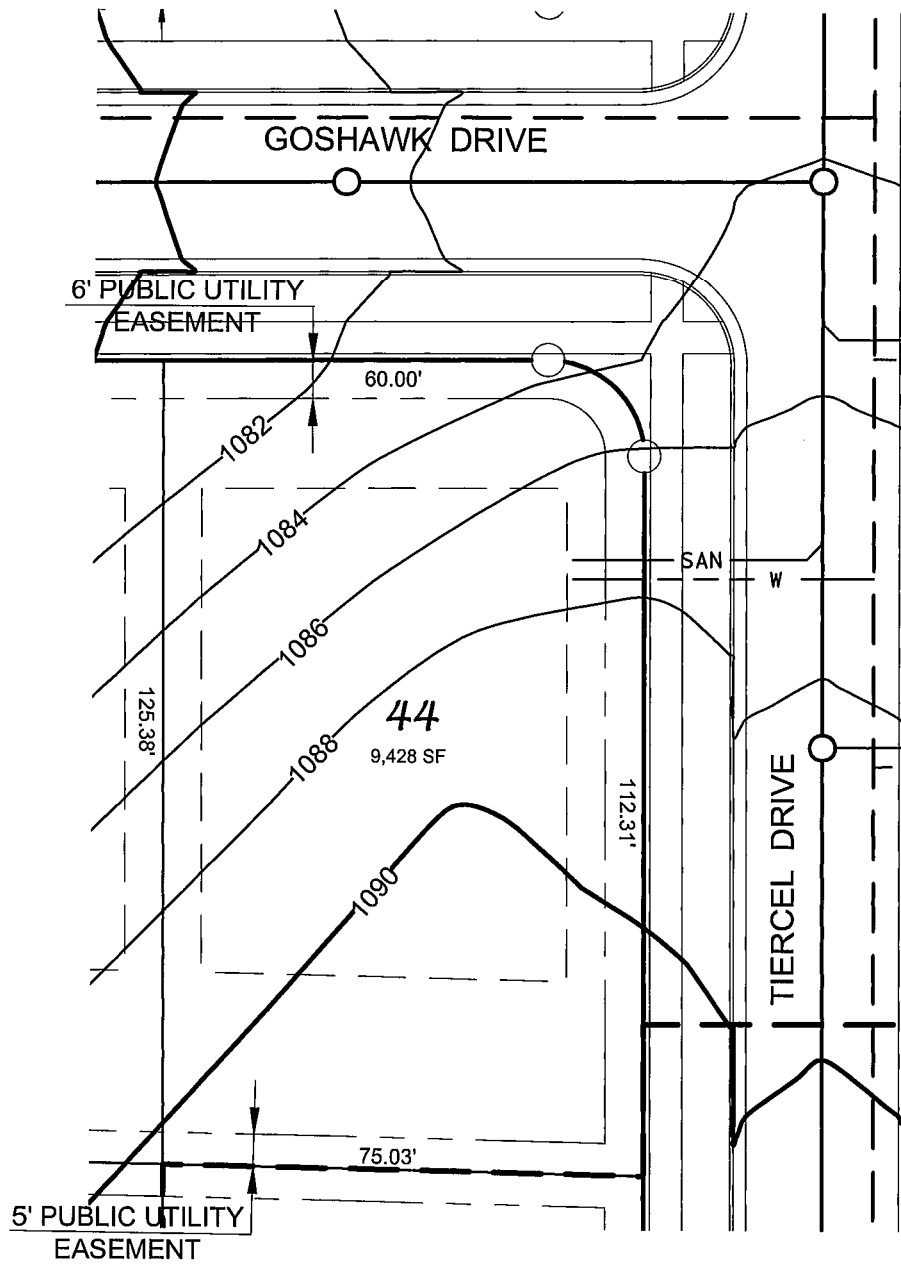

Hawks Valley - Lot 44

FRONT YARD SETBACK = 20'
 REAR YARD SETBACK = 30'
 SIDE YARD SETBACK = 5'/6'

D'ONOFRIO KOTTKE AND ASSOCIATES, INC.
 7530 Westward Way, Madison, WI 53717
 Phone: 608.833.7530 • Fax: 608.833.1089
YOUR NATURAL RESOURCE FOR LAND DEVELOPMENT

DATE: 05-05-17
 F.N.: 17-05-102

DRAWN BY: KRG
 U:/USER/1705102/Lot Plans Ph 3.DWG