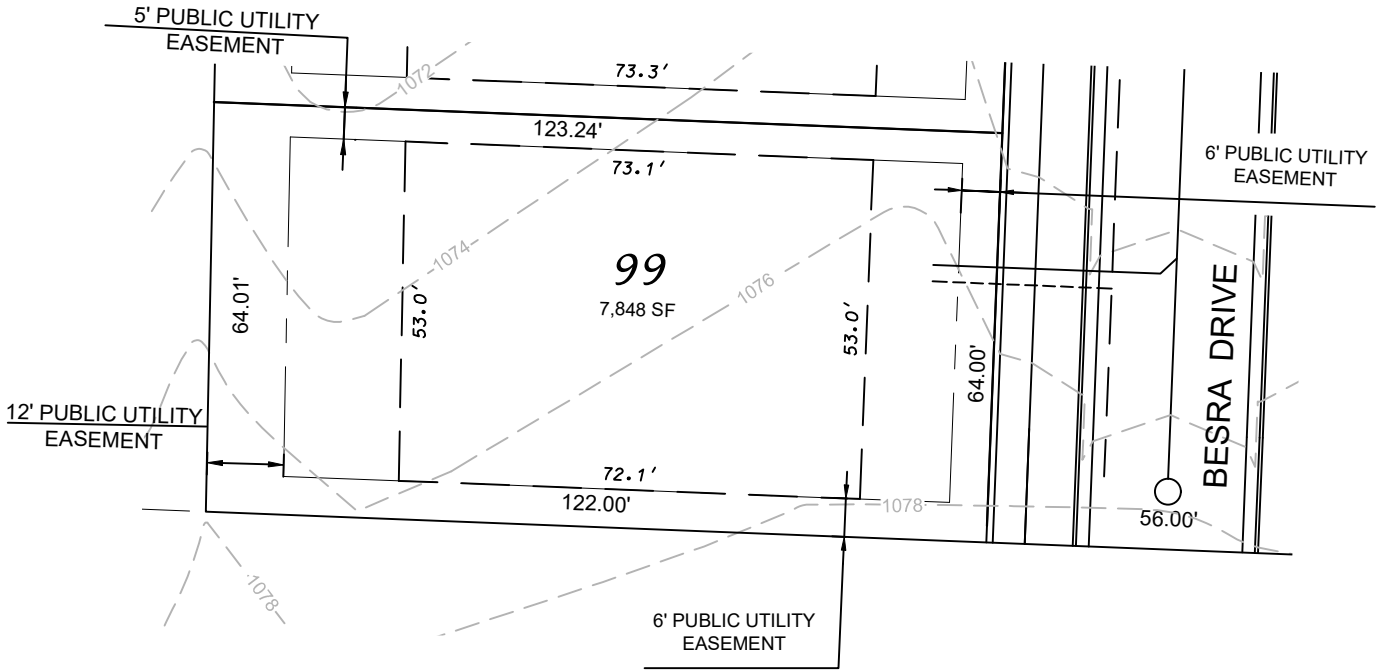

Hawks Valley - Lot 99

FRONT YARD SETBACK= 20'
 REAR YARD SETBACK = 30'
 SIDE YARD SETBACK = 5'/6'

D'ONOFRIO KOTTKE AND ASSOCIATES, INC.
 7530 Westward Way, Madison, WI 53717
 Phone: 608.833.7530 • Fax: 608.833.1089
YOUR NATURAL RESOURCE FOR LAND DEVELOPMENT