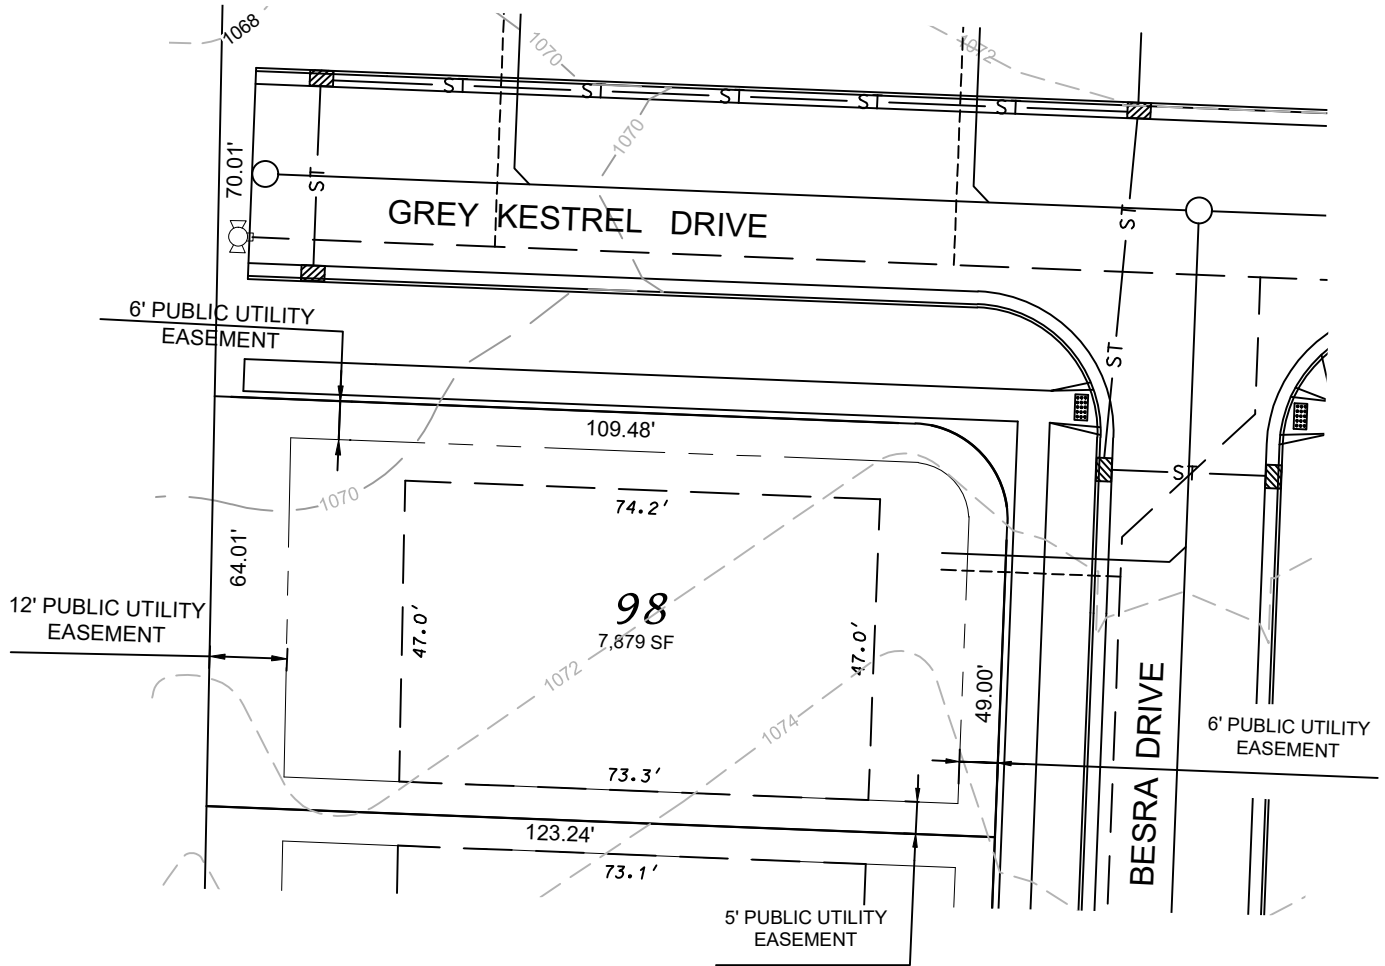

Hawks Valley - Lot 98

FRONT YARD SETBACK= 20'
 REAR YARD SETBACK = 30'
 SIDE YARD SETBACK =5'/6'

D'ONOFRIO KOTTKE AND ASSOCIATES, INC.
 7530 Westward Way, Madison, WI 53717
 Phone: 608.833.7530 • Fax: 608.833.1089
YOUR NATURAL RESOURCE FOR LAND DEVELOPMENT

DATE: 04-15-21
 REV.:

F.N.: 20-05-114

DRAWN BY: KRG