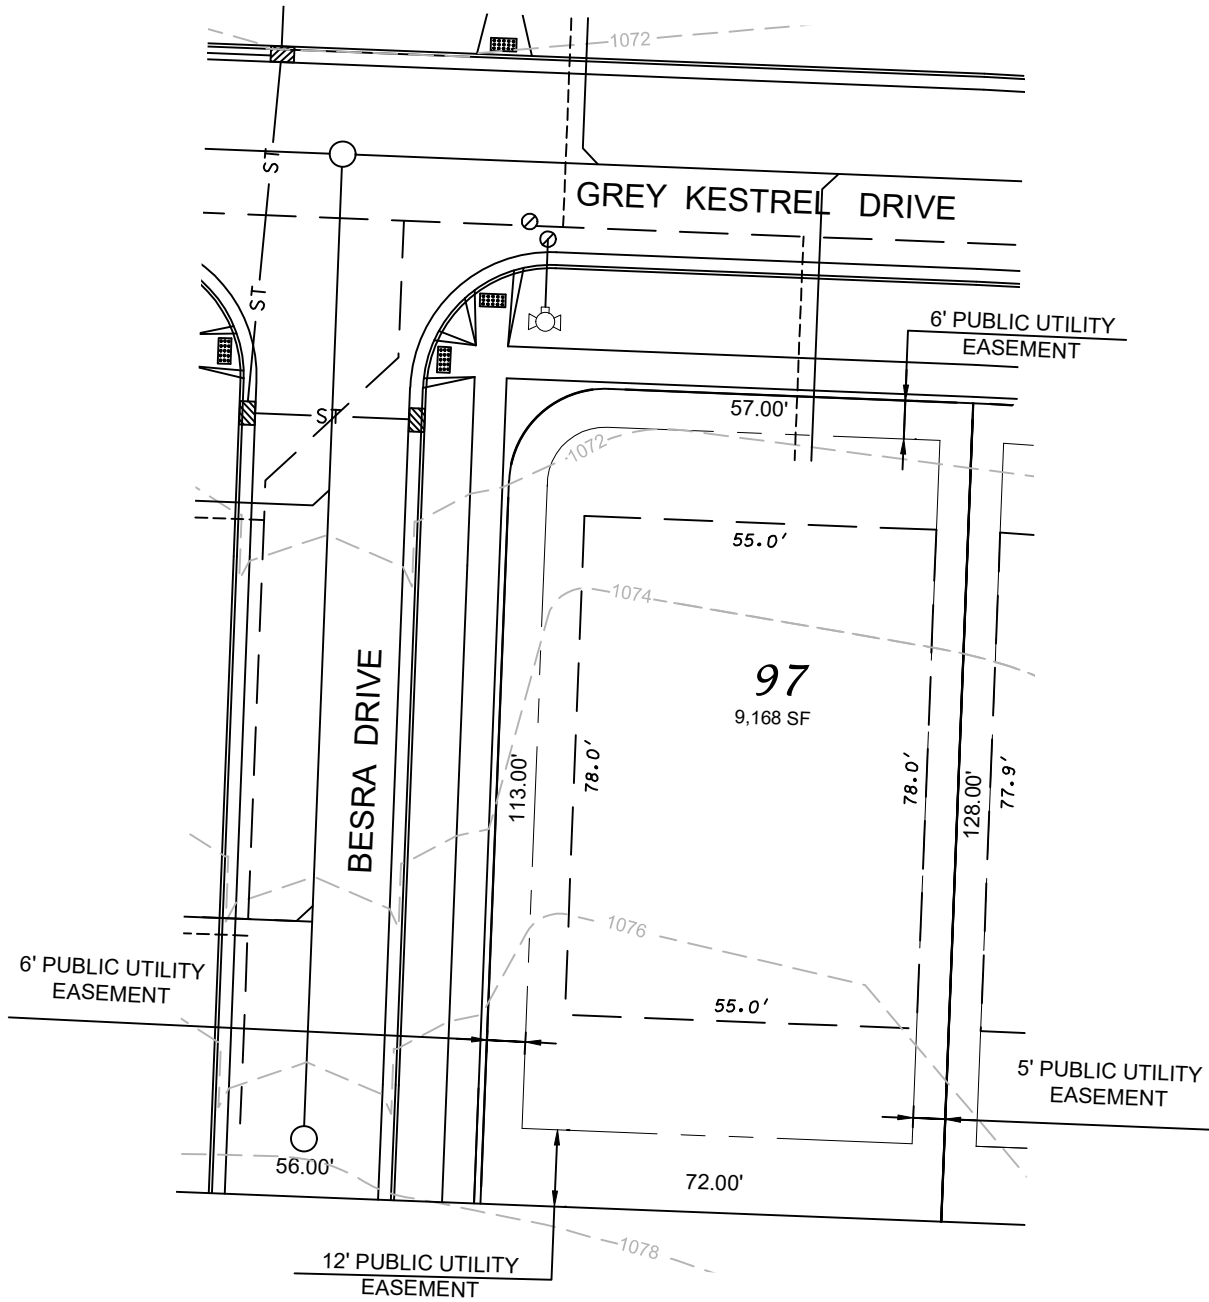

Hawks Valley - Lot 97

FRONT YARD SETBACK= 20'
 REAR YARD SETBACK = 30'
 SIDE YARD SETBACK = 5 1/6'

D'ONOFRIO KOTTKE AND ASSOCIATES, INC.
 7530 Westward Way, Madison, WI 53717
 Phone: 608.833.7530 • Fax: 608.833.1089
YOUR NATURAL RESOURCE FOR LAND DEVELOPMENT

DATE: 04-15-21
 REV.:

F.N.: 20-05-114

DRAWN BY: KRG