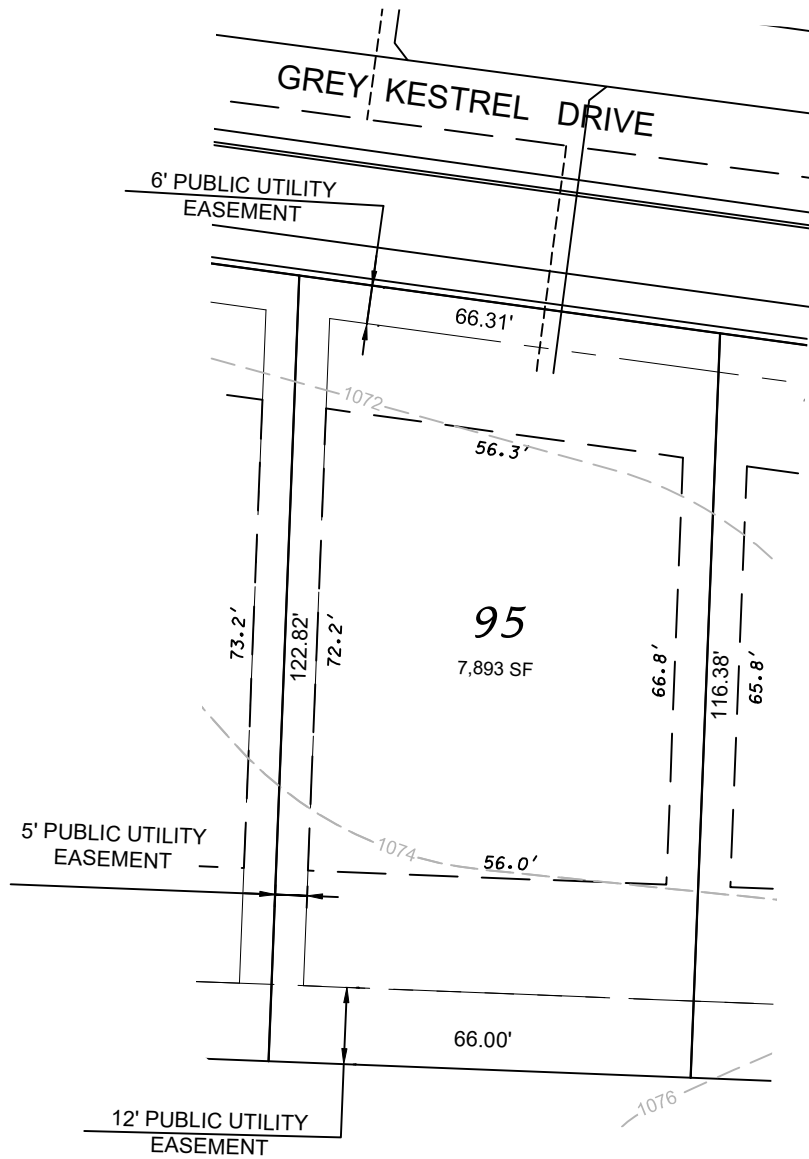

Hawks Valley - Lot 95

FRONT YARD SETBACK= 20'
REAR YARD SETBACK = 30'
SIDE YARD SETBACK =5'6"

D'ONOFRIO KOTTKE AND ASSOCIATES, INC.
7530 Westward Way, Madison, WI 53717
Phone: 608.833.7530 • Fax: 608.833.1089
YOUR NATURAL RESOURCE FOR LAND DEVELOPMENT

DATE: 04-15-21
REV.:

F.N.: 20-05-114
DRAWN BY: KRG