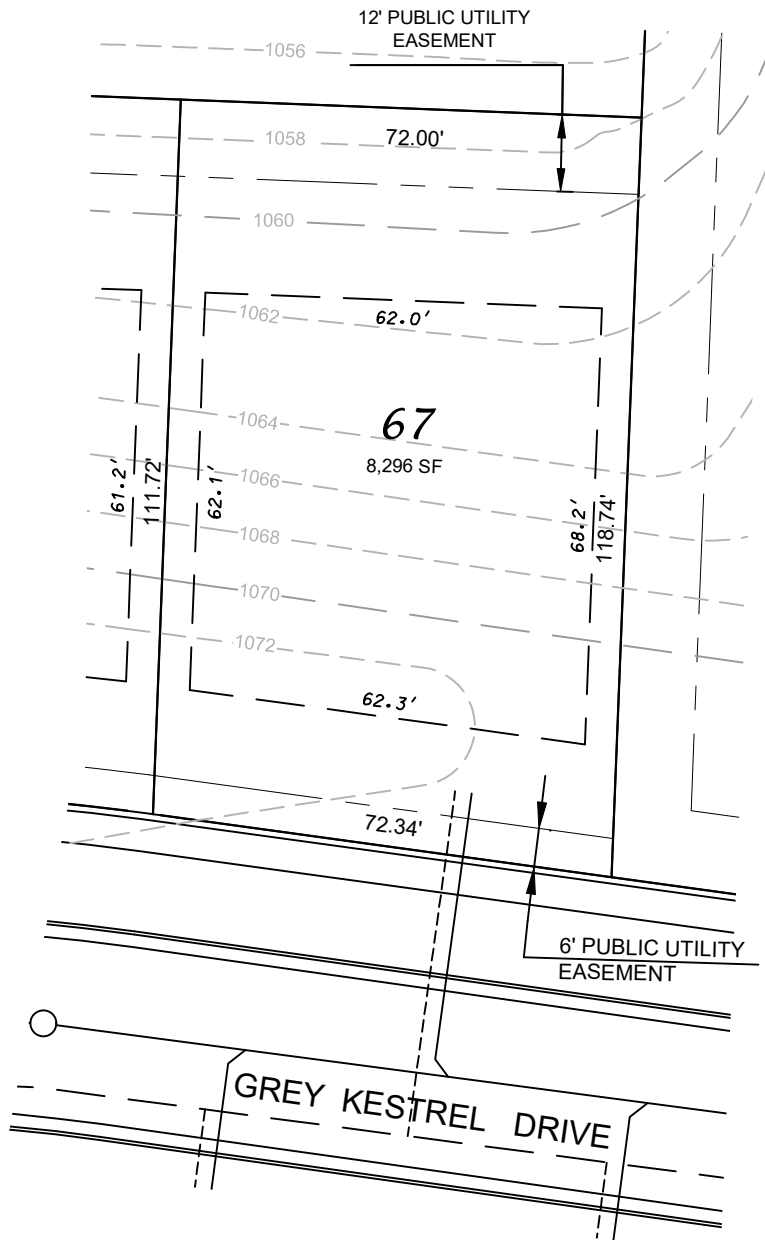

Hawks Valley - Lot 67

FRONT YARD SETBACK= 20'
 REAR YARD SETBACK = 30'
 SIDE YARD SETBACK = 5'/6'

D'ONOFRIO KOTTKE AND ASSOCIATES, INC.

7530 Westward Way, Madison, WI 53717
 Phone: 608.833.7530 • Fax: 608.833.1089
YOUR NATURAL RESOURCE FOR LAND DEVELOPMENT

DATE : 04-15-21
 REV. :
 F.N. : 20-05-114
 DRAWN BY : KRG