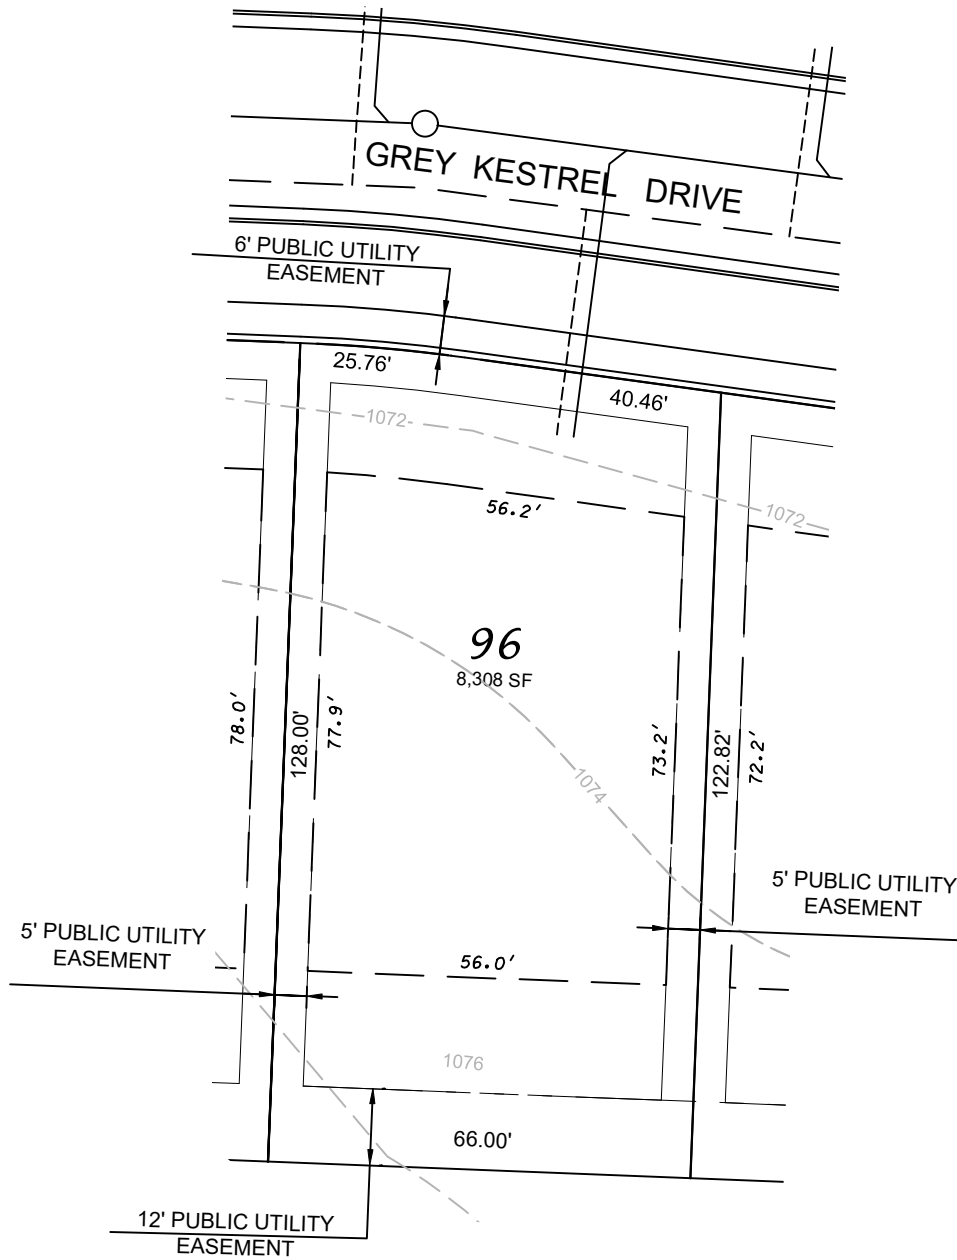

Hawks Valley - Lot 96

FRONT YARD SETBACK= 20'
 REAR YARD SETBACK = 30'
 SIDE YARD SETBACK =5'/6'

D'ONOFRIO KOTTKE AND ASSOCIATES, INC.
 7530 Westward Way, Madison, WI 53717
 Phone: 608.833.7530 • Fax: 608.833.1089
 YOUR NATURAL RESOURCE FOR LAND DEVELOPMENT

DATE: 04-15-21
 REV. :
 F.N. : 20-05-114
 DRAWN BY: KRG