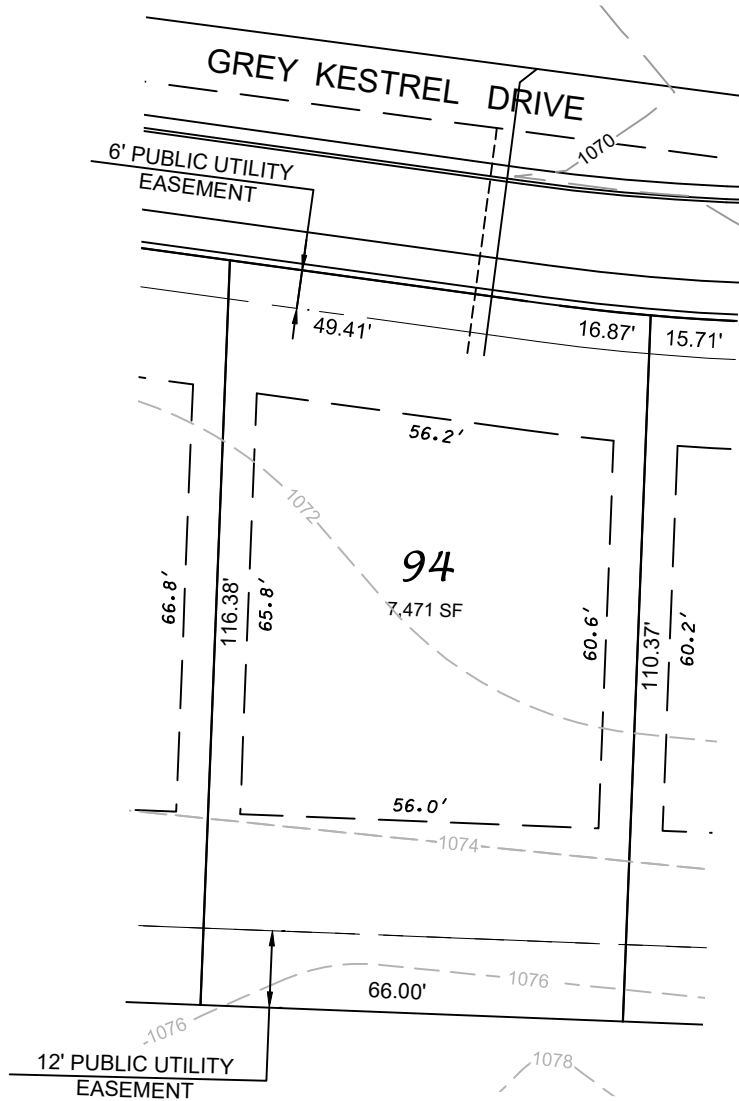

Hawks Valley - Lot 94

FRONT YARD SETBACK= 20'
 REAR YARD SETBACK = 30'
 SIDE YARD SETBACK = 5/6'

D'ONOFRIO KOTTKE AND ASSOCIATES, INC.
 7530 Westward Way, Madison, WI 53717
 Phone: 608.833.7530 • Fax: 608.833.1089
YOUR NATURAL RESOURCE FOR LAND DEVELOPMENT

DATE: 04-15-21
 REV.:

F.N.: 20-05-114
 DRAWN BY: KRG