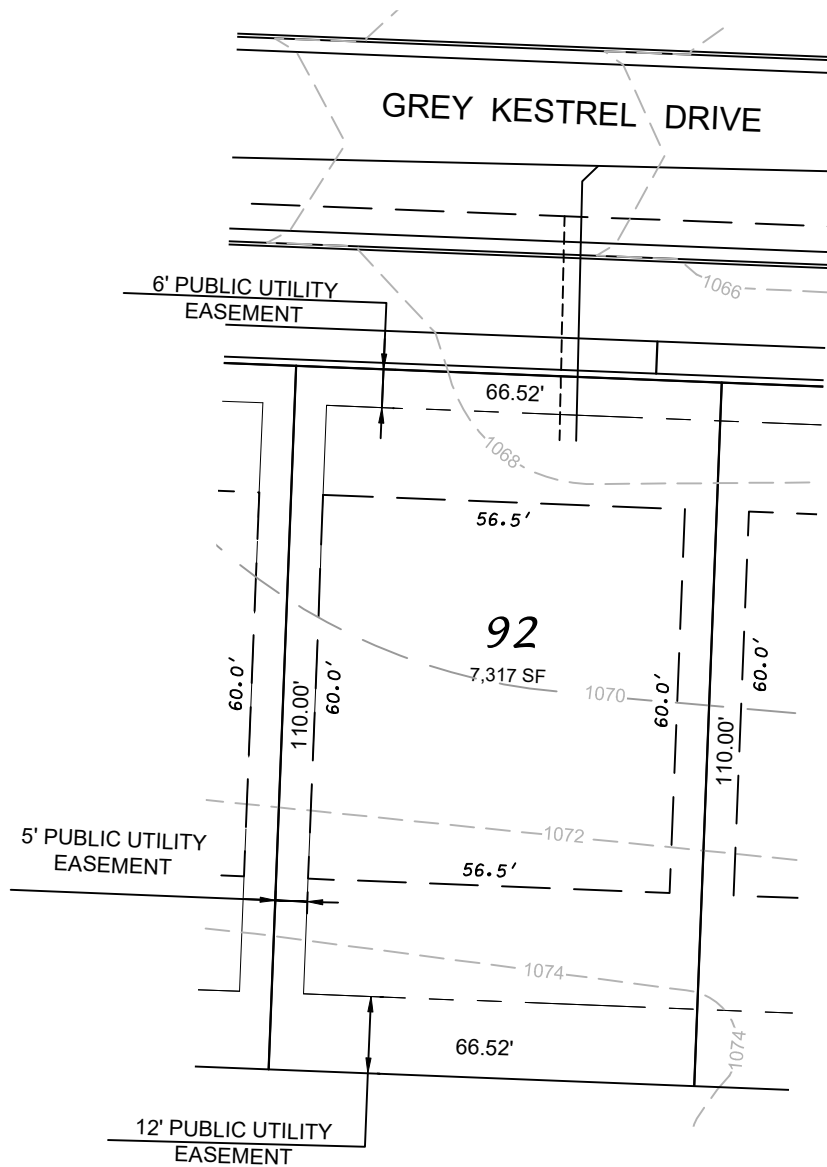

# Hawks Valley - Lot 92

FRONT YARD SETBACK= 20'  
 REAR YARD SETBACK = 30'  
 SIDE YARD SETBACK = 5 1/6'

**D'ONOFRIO KOTTKE AND ASSOCIATES, INC.**  
 7530 Westward Way, Madison, WI 53717  
 Phone: 608.833.7530 • Fax: 608.833.1089  
 YOUR NATURAL RESOURCE FOR LAND DEVELOPMENT

DATE: 04-15-21  
 REV.:

F.N.: 20-05-114

DRAWN BY: KRG