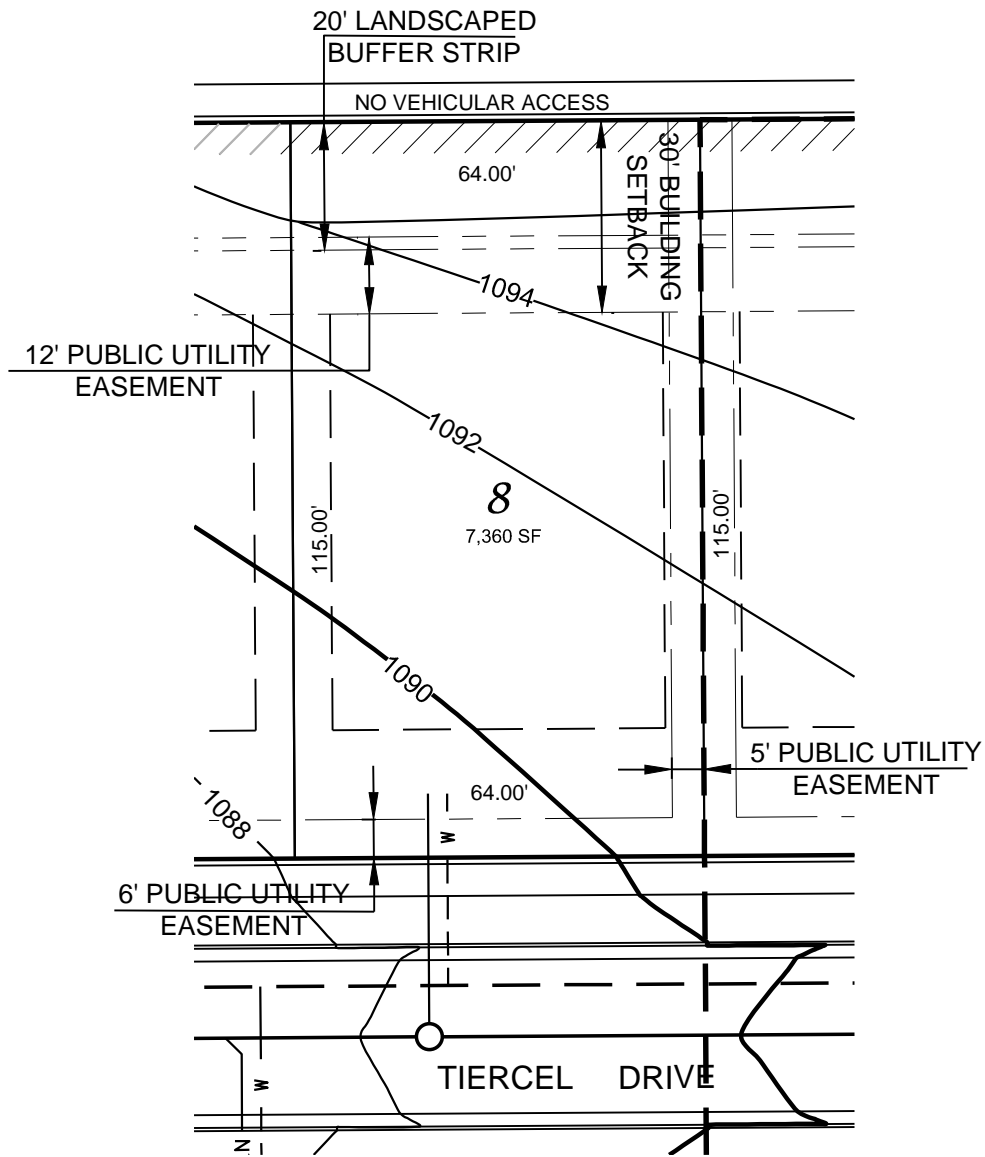

Hawks Valley - Lot 8

FRONT YARD SETBACK= 20'
 REAR YARD SETBACK = 30'
 SIDE YARD SETBACK =5/6'

D'ONOFRIO KOTTKE AND ASSOCIATES, INC.
 7530 Westward Way, Madison, WI 53717
 Phone: 608.833.7530 • Fax: 608.833.1089
 YOUR NATURAL RESOURCE FOR LAND DEVELOPMENT

DATE: 05-05-17
 F.N.: 17-05-102

DRAWN BY: KRG
 U:/USER/1705102/Lot Plans Ph 3.DWG