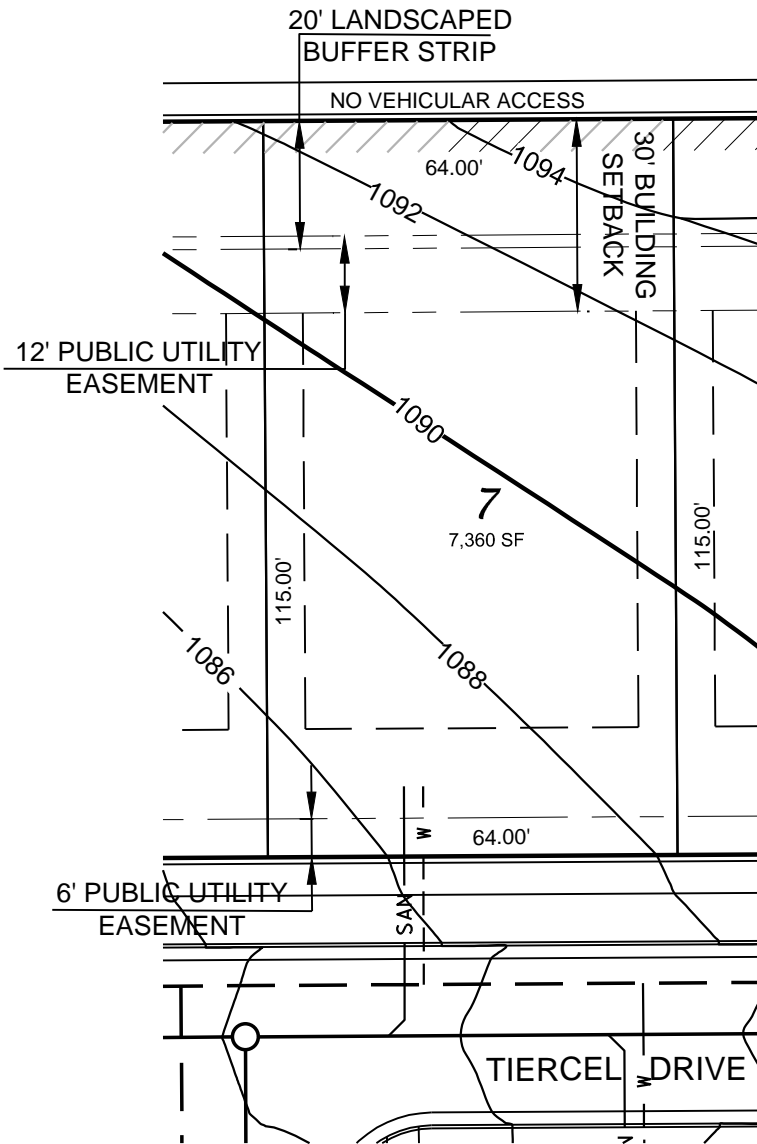

Hawks Valley - Lot 7

FRONT YARD SETBACK= 20'
 REAR YARD SETBACK = 30'
 SIDE YARD SETBACK =5/6'

D'ONOFRIO KOTTKE AND ASSOCIATES, INC.

7530 Westward Way, Madison, WI 53717
 Phone: 608.833.7530 • Fax: 608.833.1089
 YOUR NATURAL RESOURCE FOR LAND DEVELOPMENT

0 30
 Scale 1" = 30'

DATE: 05-05-17
 F.N.: 17-05-102

DRAWN BY: KRG

U:/USER/1705102/Lot Plans Ph 3.DWG