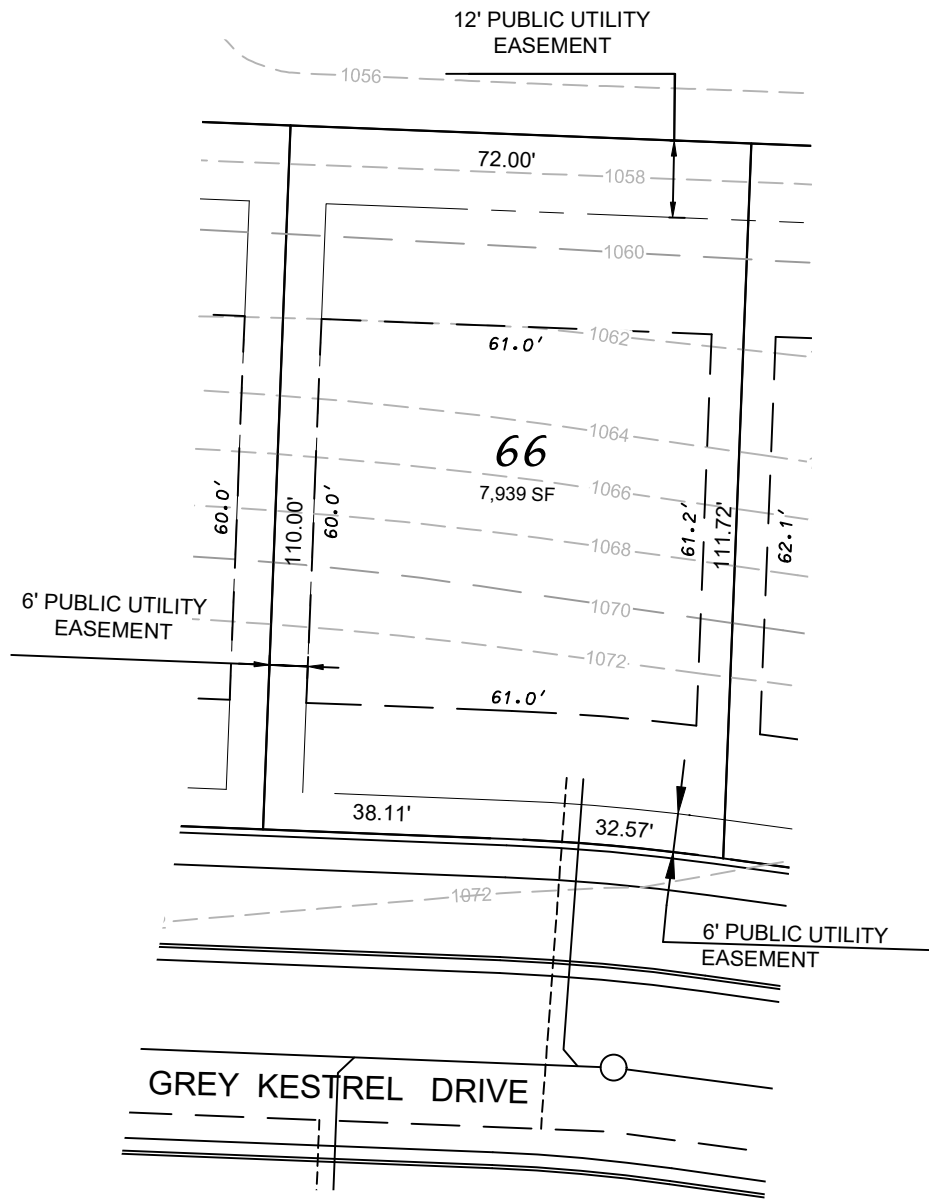

# Hawks Valley - Lot 66

FRONT YARD SETBACK= 20'  
 REAR YARD SETBACK = 30'  
 SIDE YARD SETBACK =5'6"

**D'ONOFRIO KOTTKE AND ASSOCIATES, INC.**  
 7530 Westward Way, Madison, WI 53717  
 Phone: 608.833.7530 • Fax: 608.833.1089  
 YOUR NATURAL RESOURCE FOR LAND DEVELOPMENT

DATE: 04-15-21  
 REV.:

F.N.: 20-05-114

DRAWN BY: KRG