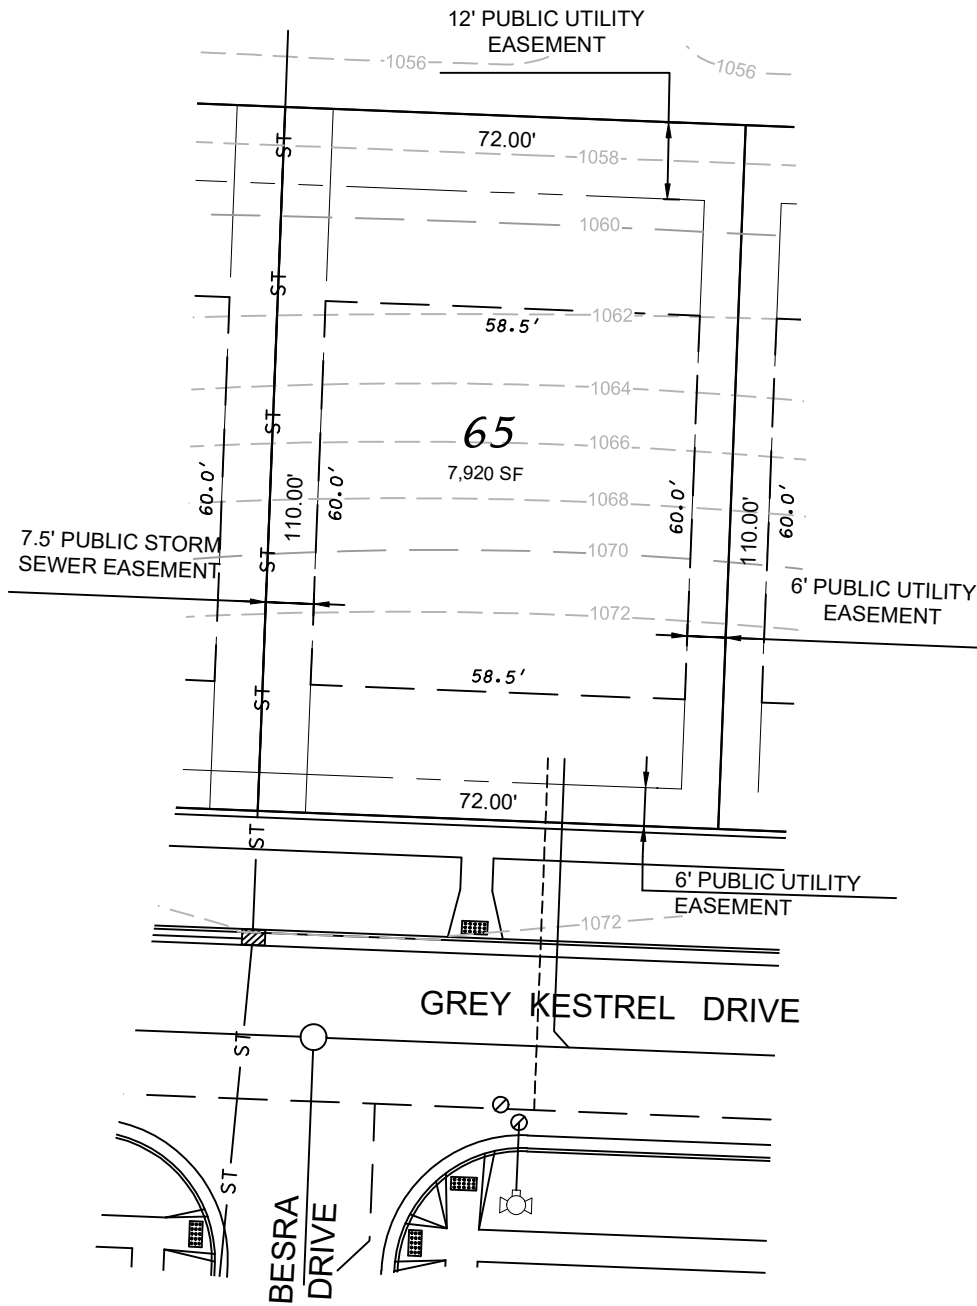

Hawks Valley - Lot 65

FRONT YARD SETBACK= 20'
 REAR YARD SETBACK = 30'
 SIDE YARD SETBACK =5'/6'

D'ONOFRIO KOTTKE AND ASSOCIATES, INC.
 7530 Westward Way, Madison, WI 53717
 Phone: 608.833.7530 • Fax: 608.833.1089
 YOUR NATURAL RESOURCE FOR LAND DEVELOPMENT

DATE: 04-15-21
 REV.:

F.N.: 20-05-114

DRAWN BY: KRG