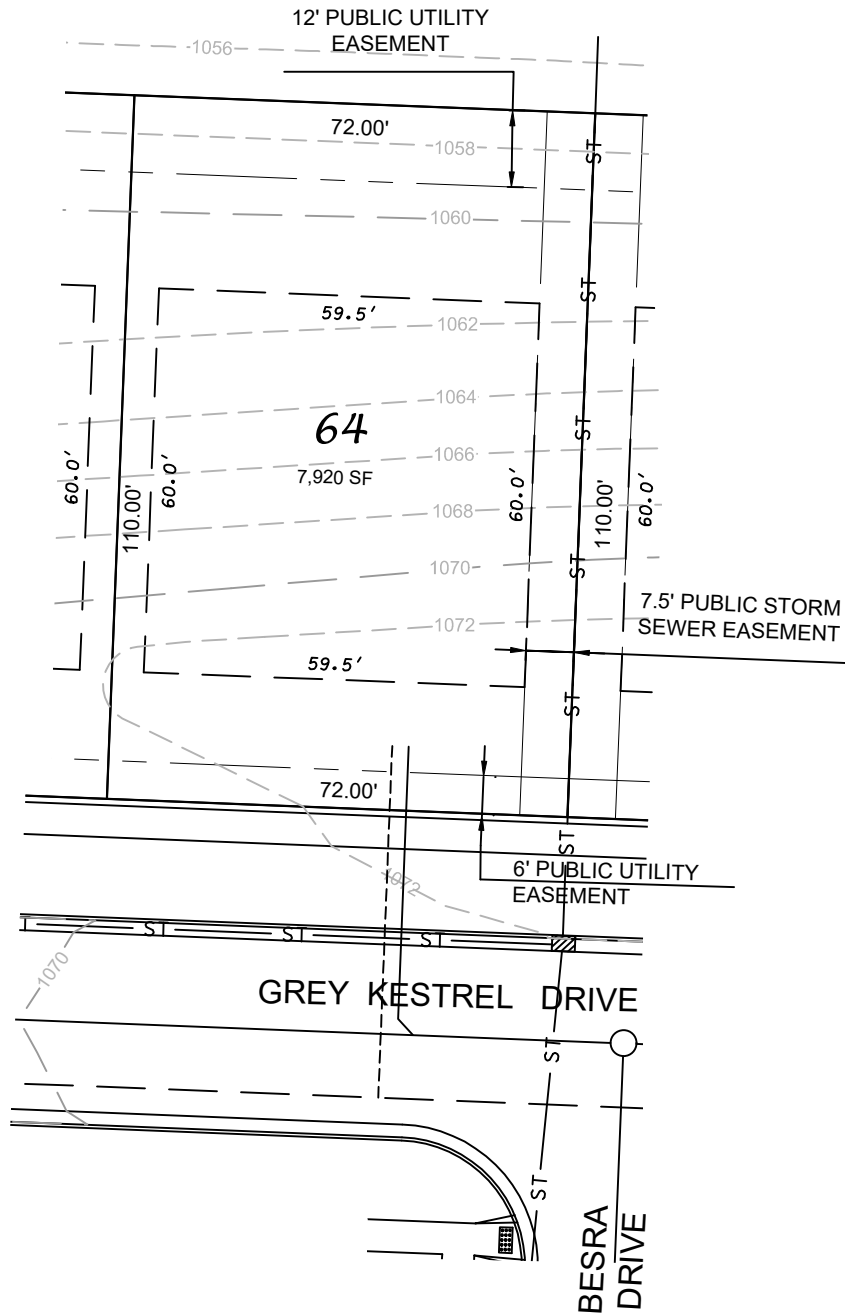

Hawks Valley - Lot 64

FRONT YARD SETBACK= 20'
 REAR YARD SETBACK = 30'
 SIDE YARD SETBACK = 5'/6'

7530 Westward Way, Madison, WI 53717
 Phone: 608.833.7530 • Fax: 608.833.1089
YOUR NATURAL RESOURCE FOR LAND DEVELOPMENT

0 30

 Scale 1" = 30'

DATE: 04-15-21
 REV.:

F.N.: 20-05-114
 DRAWN BY: KRG

U:/USER/1705133/Drawings/Lot Plans Ph 4.DWG