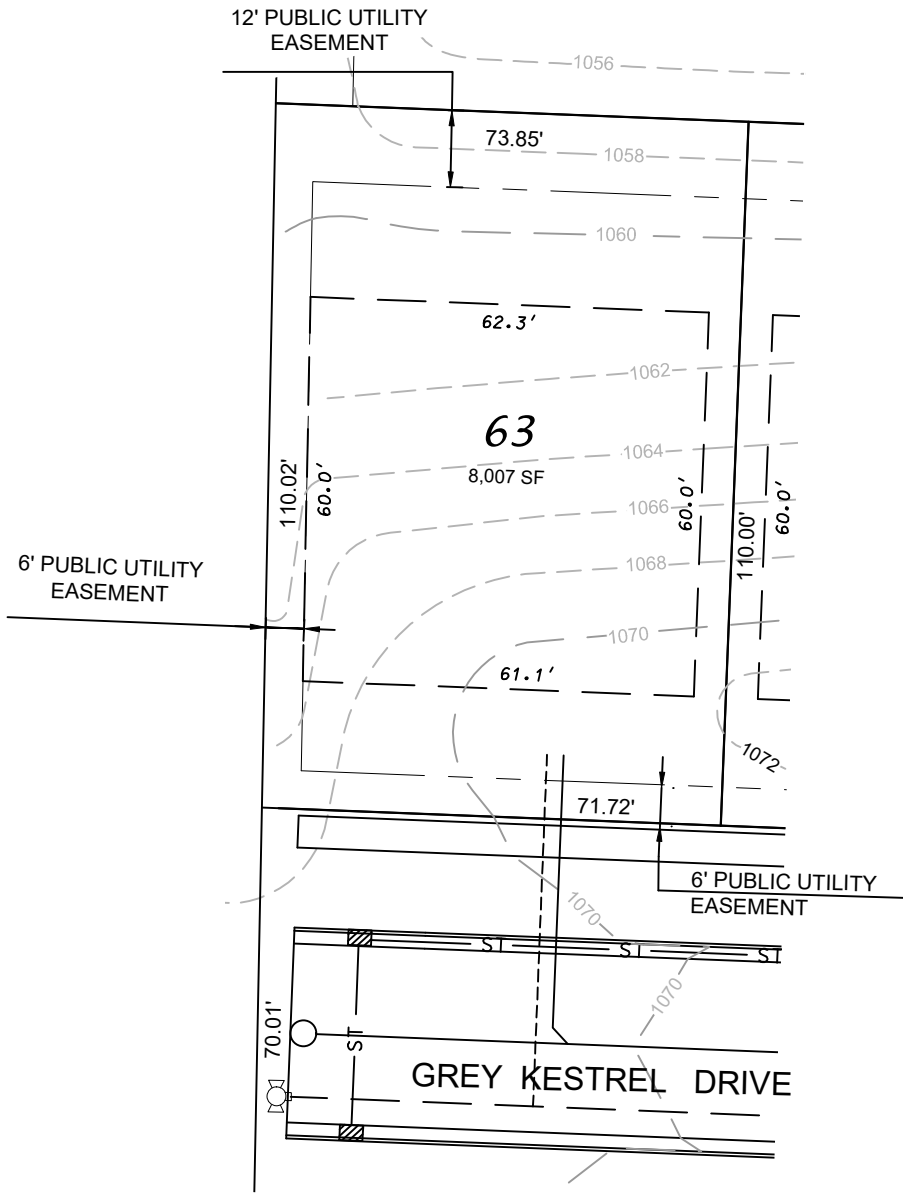

Hawks Valley - Lot 63

FRONT YARD SETBACK = 20'
 REAR YARD SETBACK = 30'
 SIDE YARD SETBACK = 5/6'

D'ONOFRIO KOTTKE AND ASSOCIATES, INC.

7530 Westward Way, Madison, WI 53717
 Phone: 608.833.7530 • Fax: 608.833.1089
 YOUR NATURAL RESOURCE FOR LAND DEVELOPMENT

DATE: 04-15-21
 REV.:

F.N.: 20-05-114

DRAWN BY: KRG