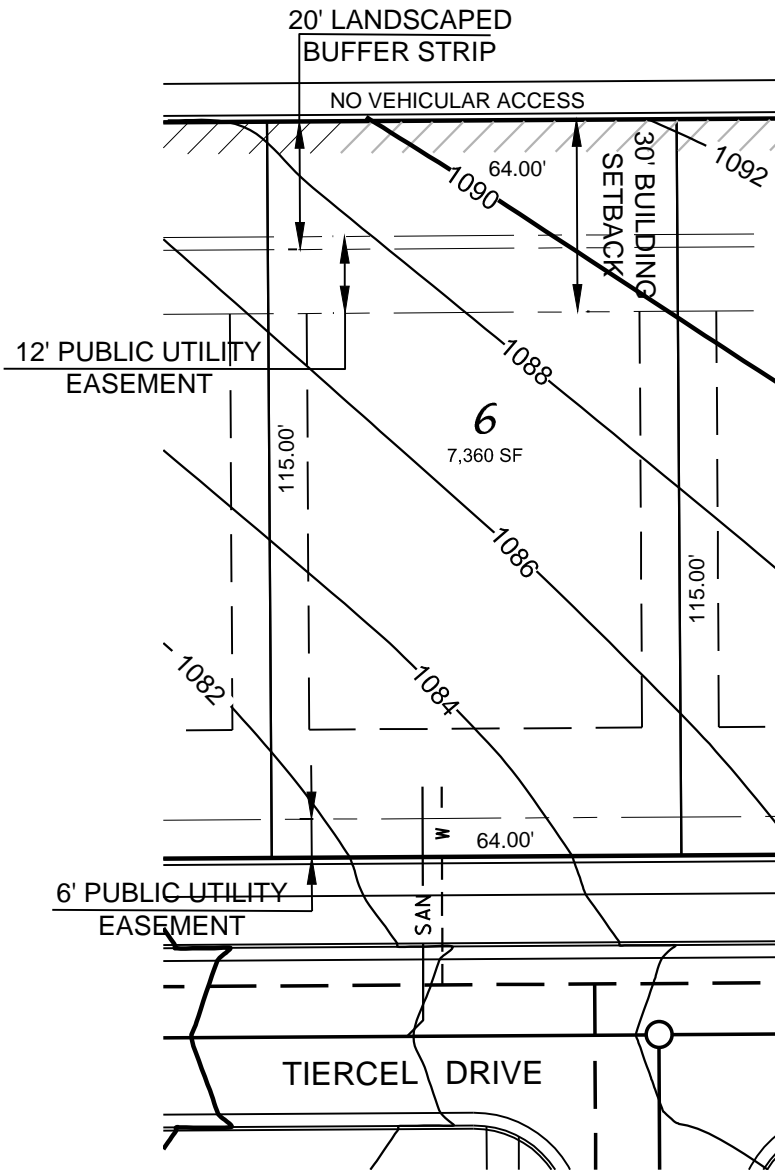

Hawks Valley - Lot 6

FRONT YARD SETBACK= 20'
 REAR YARD SETBACK = 30'
 SIDE YARD SETBACK = 5/6'

D'ONOFRIO KOTTKE AND ASSOCIATES, INC.

7530 Westward Way, Madison, WI 53717
 Phone: 608.833.7530 • Fax: 608.833.1089
 YOUR NATURAL RESOURCE FOR LAND DEVELOPMENT

0 30
 Scale 1" = 30'

DATE: 05-05-17
 F.N.: 17-05-102

DRAWN BY: KRG

U:/USER/1705102/Lot Plans Ph 3.DWG