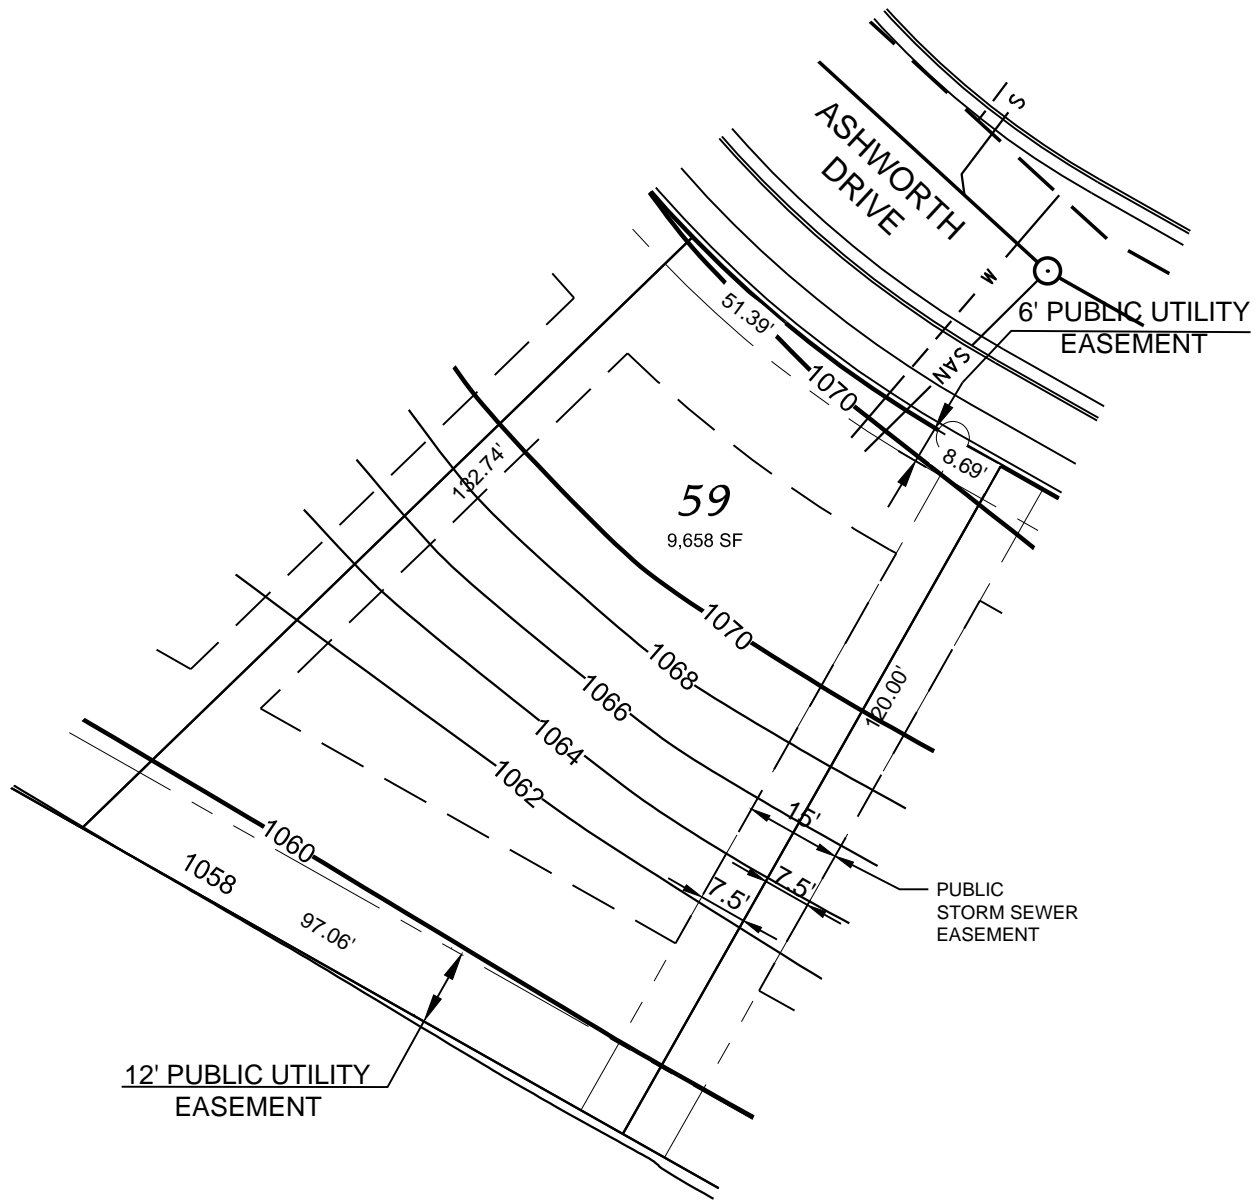

Hawks Valley - Lot 59

FRONT YARD SETBACK= 20'
 REAR YARD SETBACK = 30'
 SIDE YARD SETBACK = 5 5/6'

D'ONOFRIO KOTTKE AND ASSOCIATES, INC.
 7530 Westward Way, Madison, WI 53717
 Phone: 608.833.7530 • Fax: 608.833.1089
 YOUR NATURAL RESOURCE FOR LAND DEVELOPMENT

DATE : 05-05-17
 F.N. : 17-05-102

DRAWN BY: KRG
 U:/USER/1705102/Lot Plans Ph 3.DWG