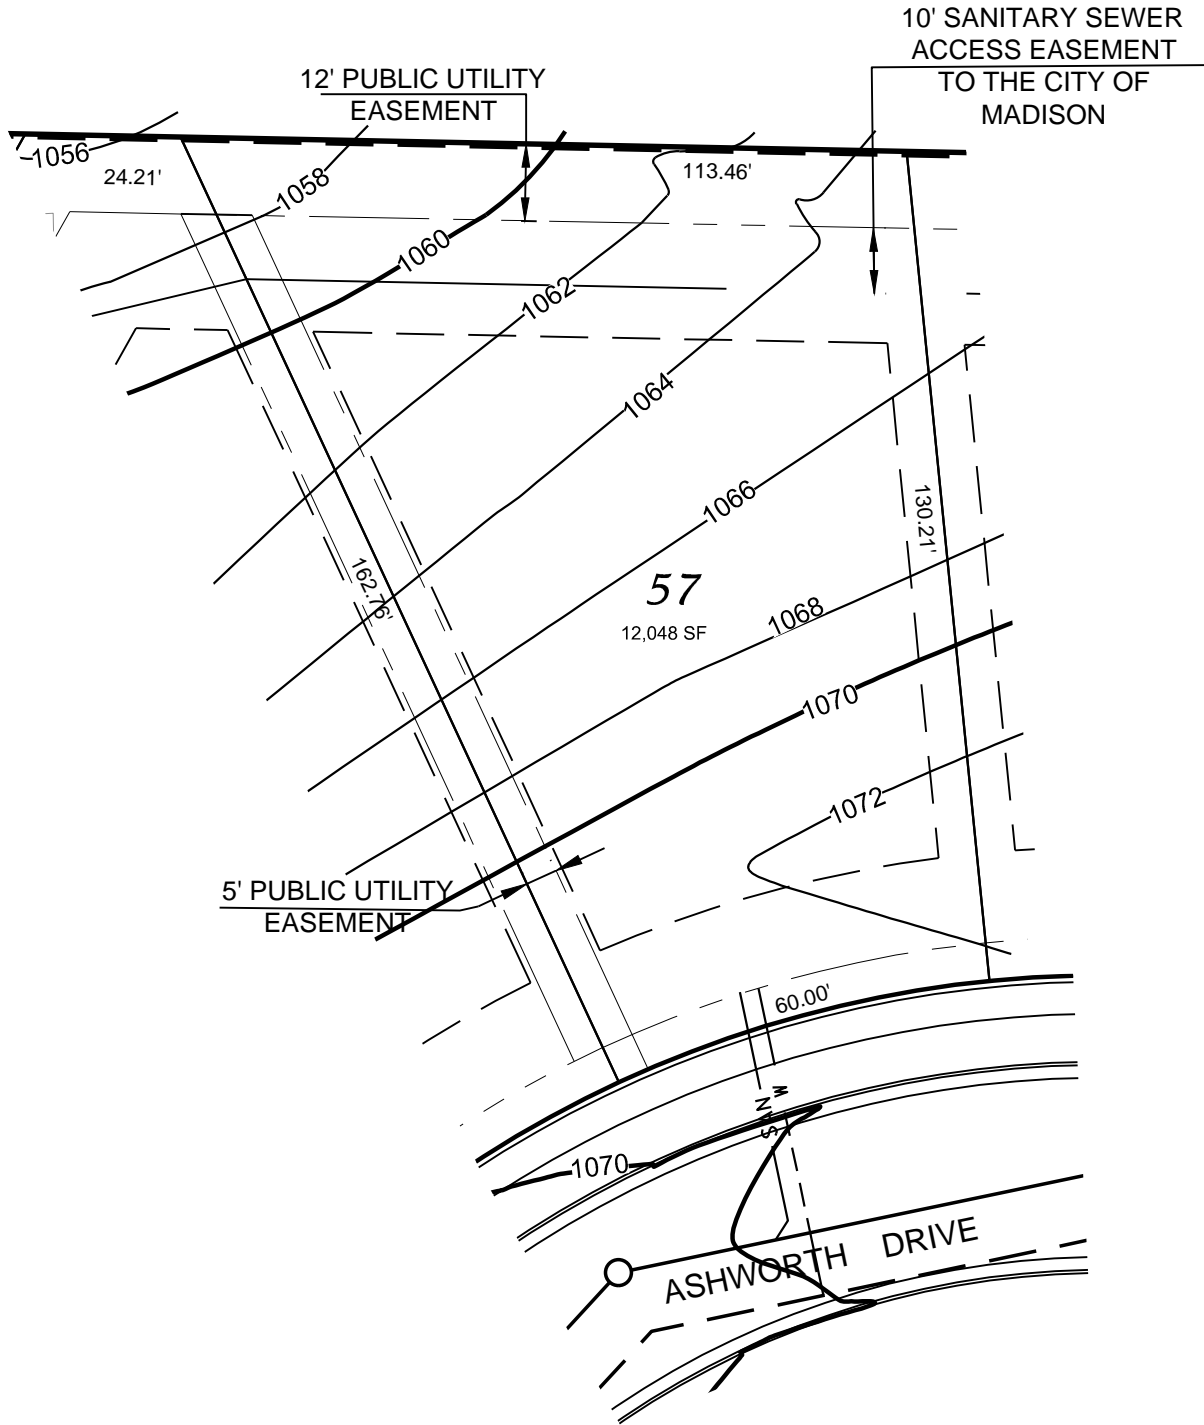

# Hawks Valley - Lot 57

FRONT YARD SETBACK= 20'  
 REAR YARD SETBACK = 30'  
 SIDE YARD SETBACK =5/6'

**D'ONOFRIO KOTTKE AND ASSOCIATES, INC.**  
 7530 Westward Way, Madison, WI 53717  
 Phone: 608.833.7530 • Fax: 608.833.1089  
 YOUR NATURAL RESOURCE FOR LAND DEVELOPMENT

DATE: 05-05-17  
 F.N.: 17-05-102

DRAWN BY: KRG  
 U:/USER/1705102/Lot Plans Ph 3.DWG