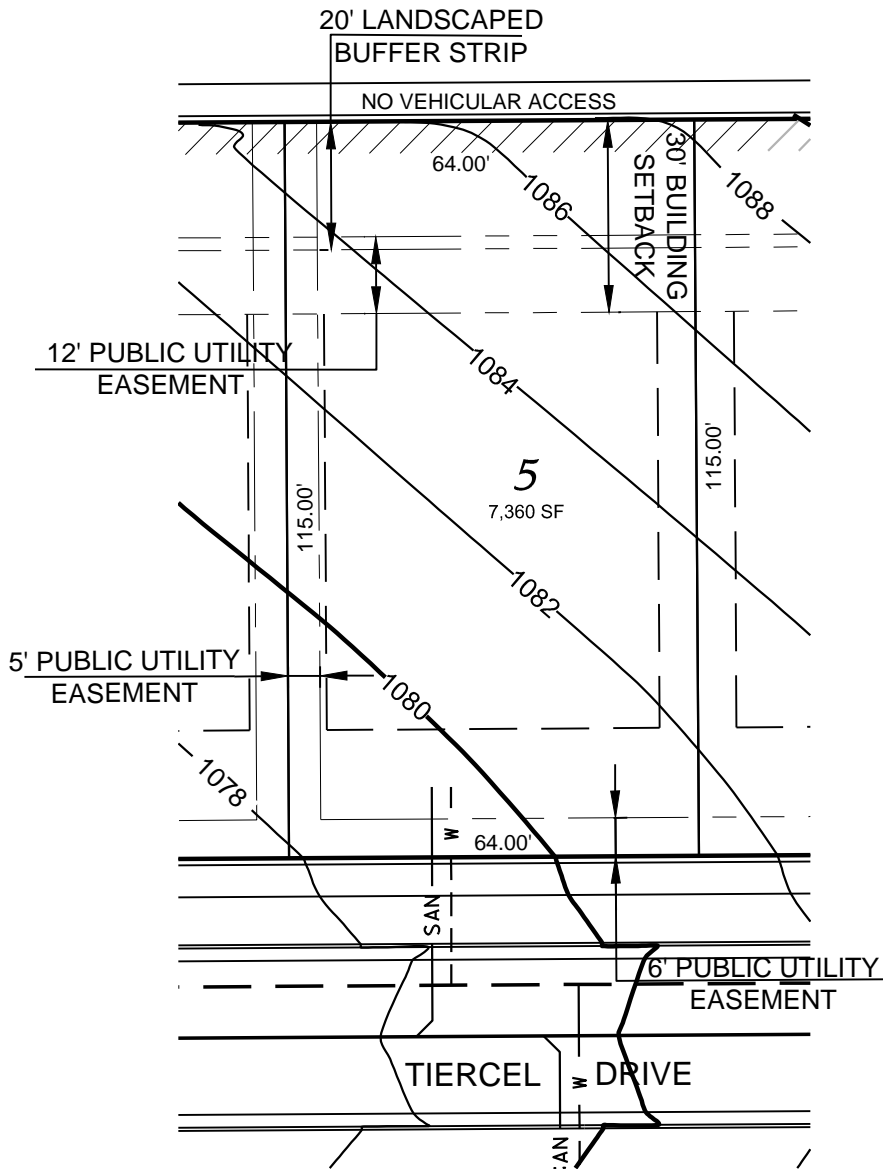

Hawks Valley - Lot 5

FRONT YARD SETBACK= 20'
REAR YARD SETBACK = 30'
SIDE YARD SETBACK =5/6'

D'ONOFRIO KOTTKE AND ASSOCIATES, INC.

7530 Westward Way, Madison, WI 53717
Phone: 608.833.7530 • Fax: 608.833.1089
YOUR NATURAL RESOURCE FOR LAND DEVELOPMENT

0 30
Scale 1" = 30'

DATE: 05-05-17
F.N.: 17-05-102

DRAWN BY: KRG

U:/USER/1705102/Lot Plans Ph 3.DWG