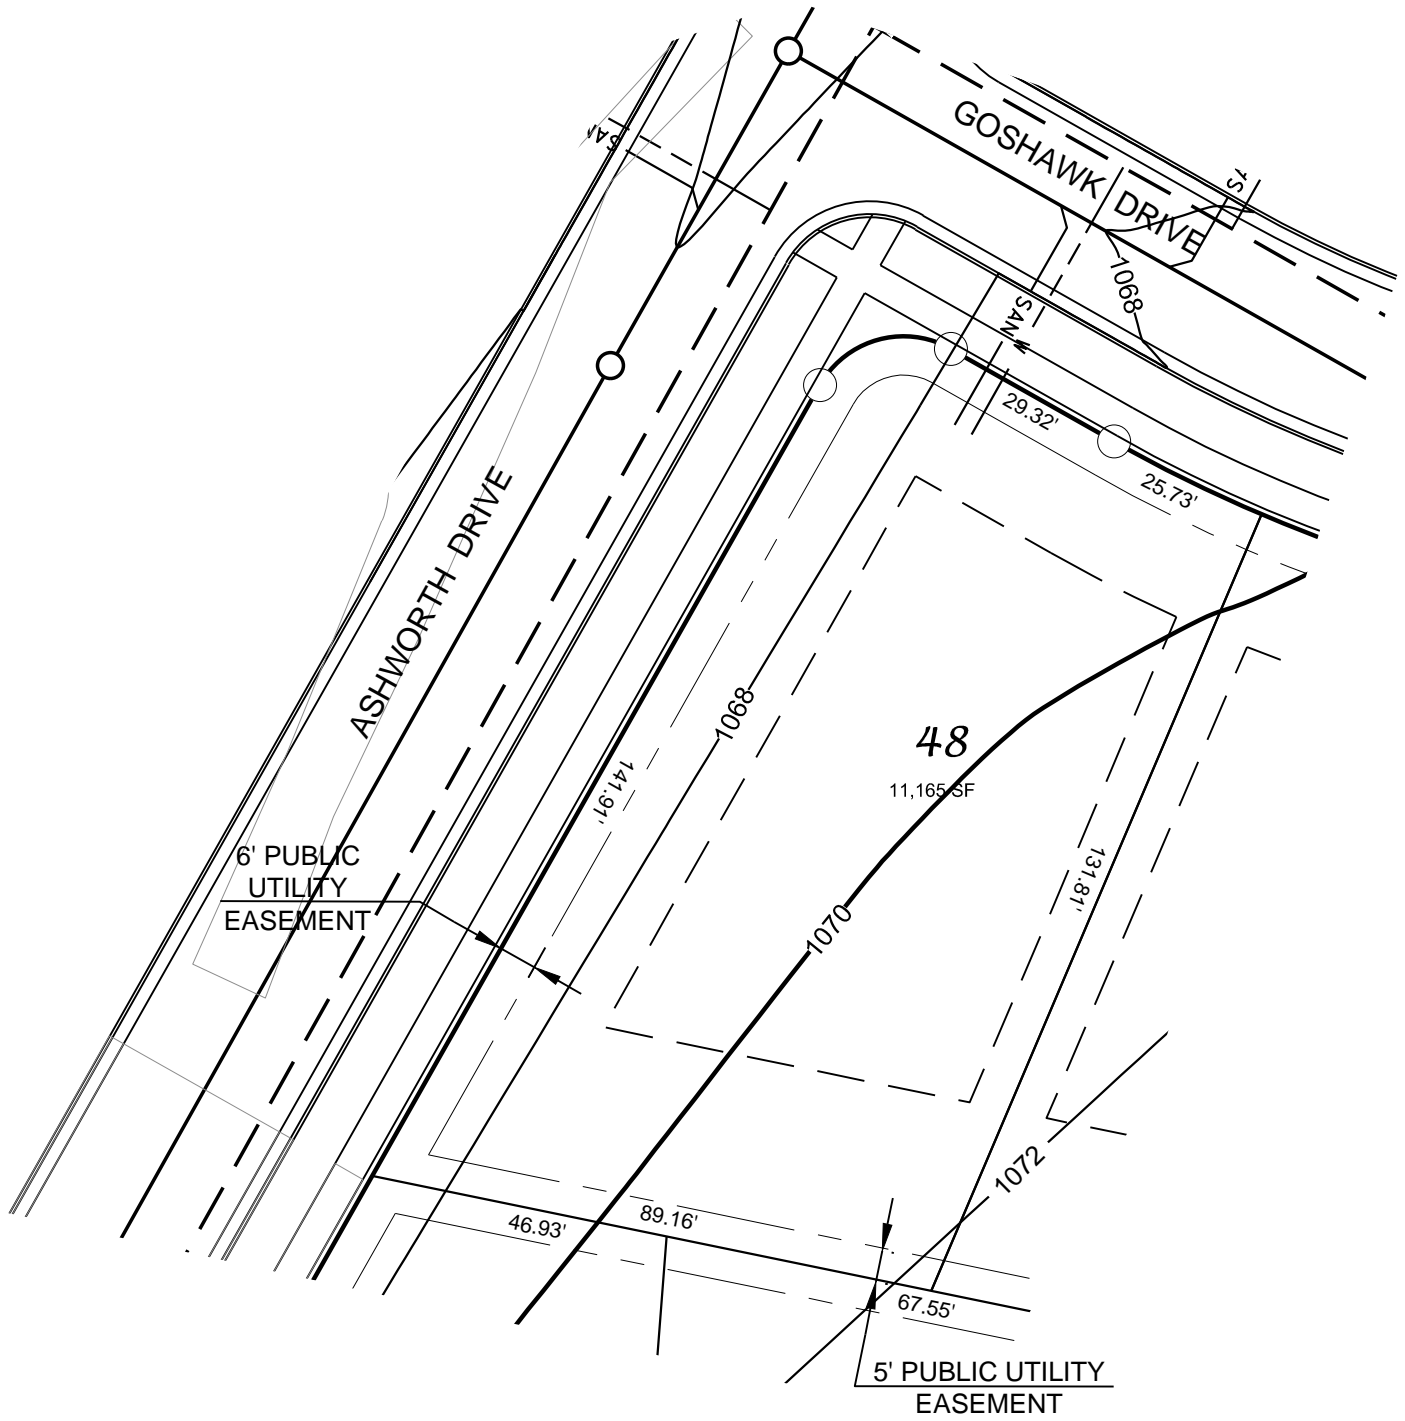

Hawks Valley - Lot 48

FRONT YARD SETBACK= 20'
 REAR YARD SETBACK = 30'
 SIDE YARD SETBACK =5/6'

D'ONOFRIO KOTTKE AND ASSOCIATES, INC.

7530 Westward Way, Madison, WI 53717
 Phone: 608.833.7530 • Fax: 608.833.1089
 YOUR NATURAL RESOURCE FOR LAND DEVELOPMENT

0 30

 Scale 1" = 30'

DATE: 05-05-17
 F.N.: 17-05-102

DRAWN BY: KRG

U:/USER/1705102/Lot Plans Ph 3.DWG