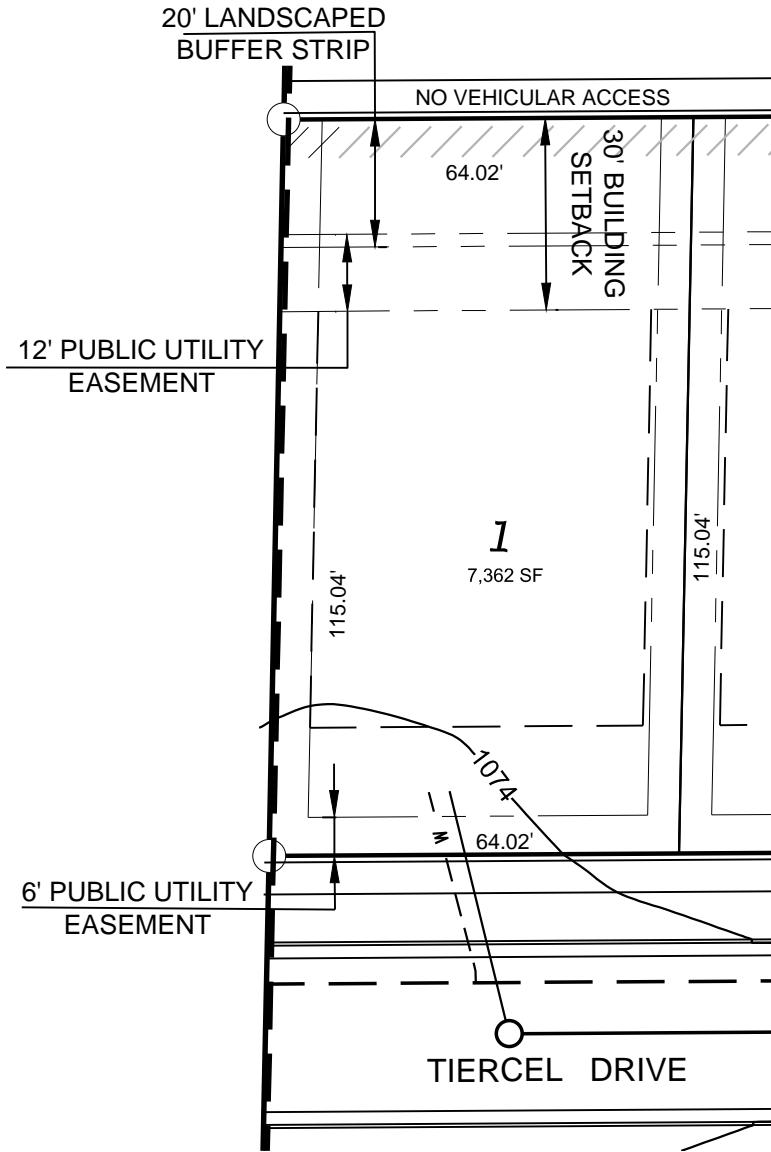

Hawks Valley - Lot 1

FRONT YARD SETBACK= 20'
 REAR YARD SETBACK = 30'
 SIDE YARD SETBACK = 5/6'

D'ONOFRIO KOTTKE AND ASSOCIATES, INC.

7530 Westward Way, Madison, WI 53717
 Phone: 608.833.7530 • Fax: 608.833.1089
 YOUR NATURAL RESOURCE FOR LAND DEVELOPMENT

DATE: 05-05-17
 F.N.: 17-05-102

DRAWN BY: KRG
 U:/USER/1705102/Lot Plans Ph 3.DWG