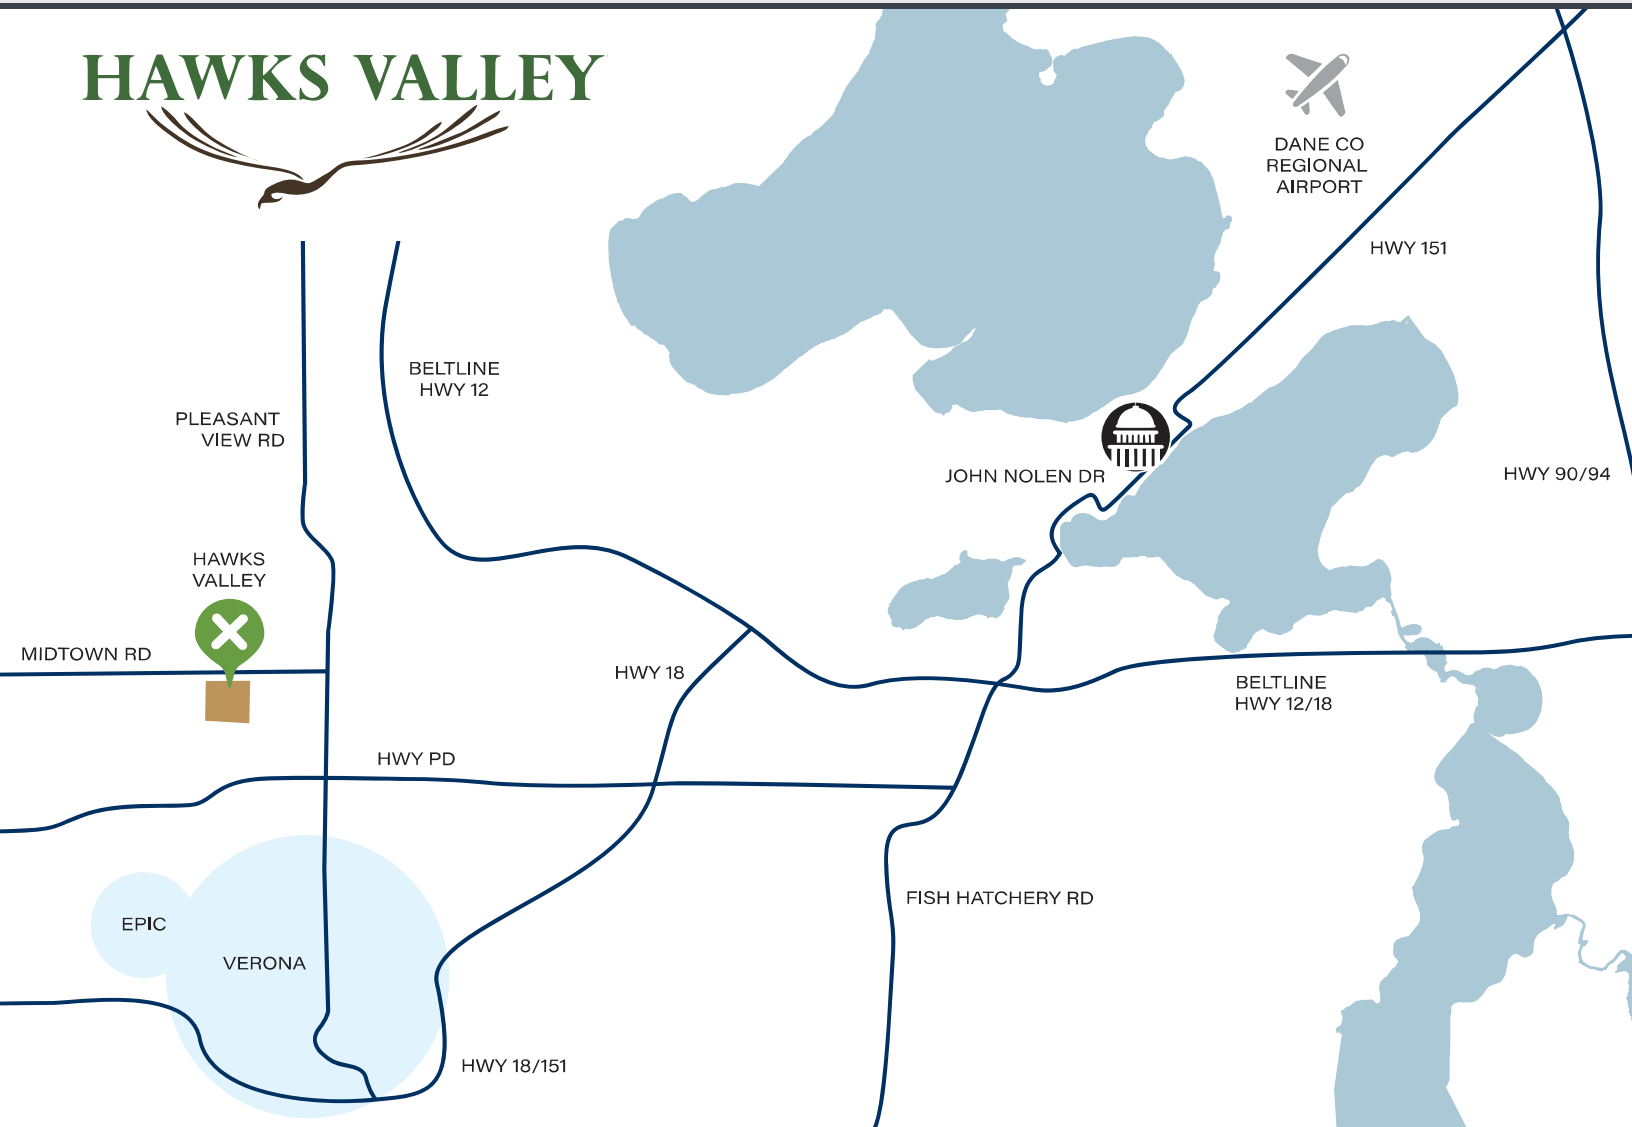

## HAWKS VALLEY

**5**  
MINUTES  
TO

BELTLINE  
HWY 12/18

**10**  
MINUTES  
TO

EPIC

**18**  
MINUTES  
TO

STATE  
CAPITOL

**26**  
MINUTES  
TO