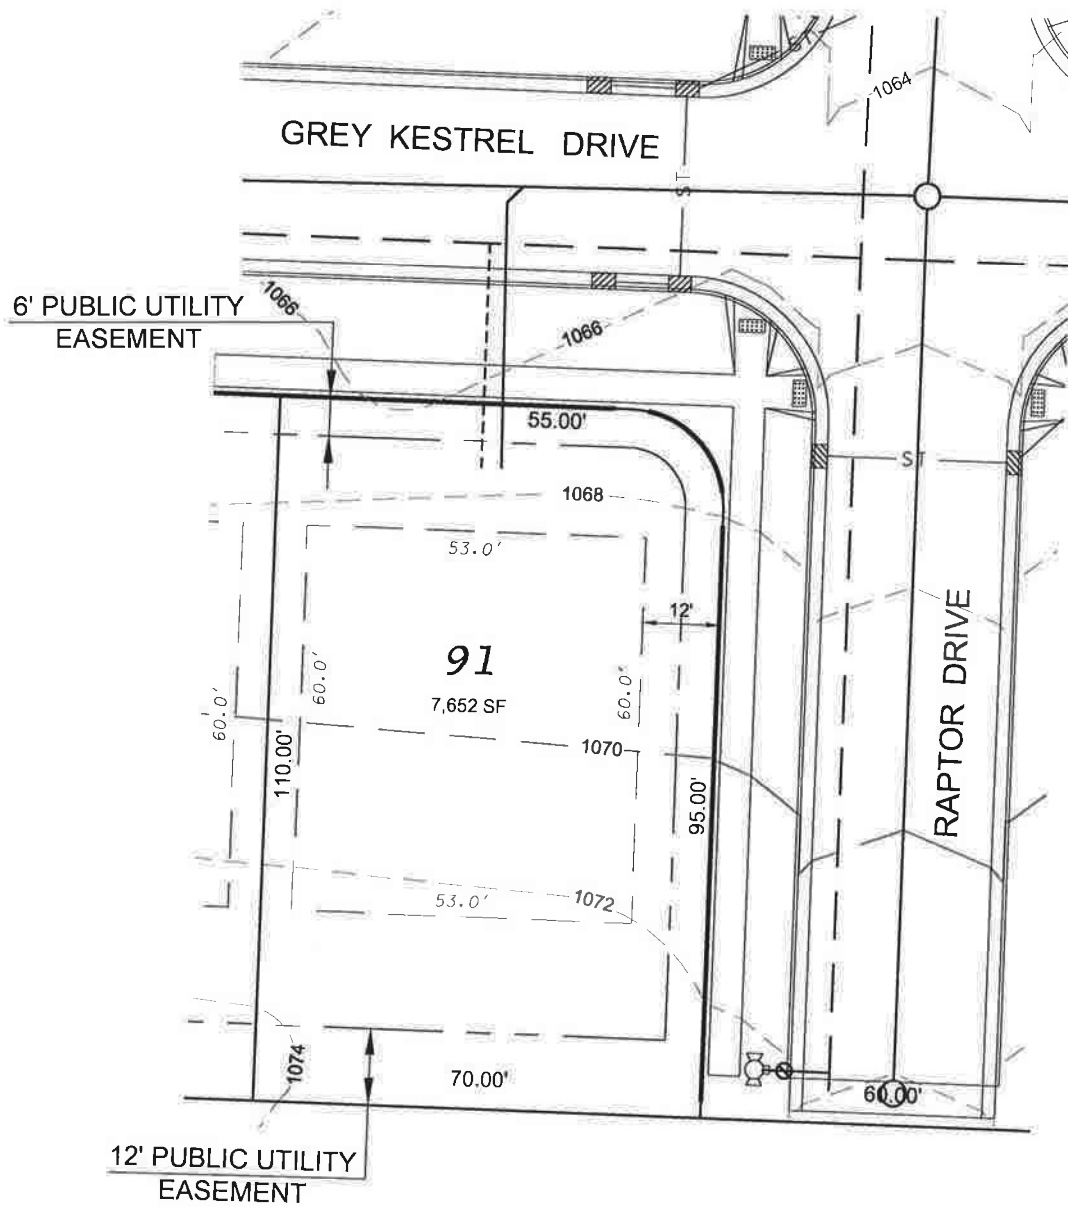

Hawks Valley - Lot 91

FRONT YARD SETBACK= 20'
 REAR YARD SETBACK = 30'
 SIDE YARD SETBACK =5'/6'

D'ONOFRIO KOTTKE AND ASSOCIATES, INC.

7530 Westward Way, Madison, WI 53717
 Phone: 608.833.7530 • Fax: 608.833.1089

YOUR NATURAL RESOURCE FOR LAND DEVELOPMENT

0 30

Scale 1" = 30'

DATE: 10-09-19
 REV.:

F.N.: 17-05-133

DRAWN BY: KRG

U:/USER/1705133/Drawings/Lot Plans Ph 4.DWG