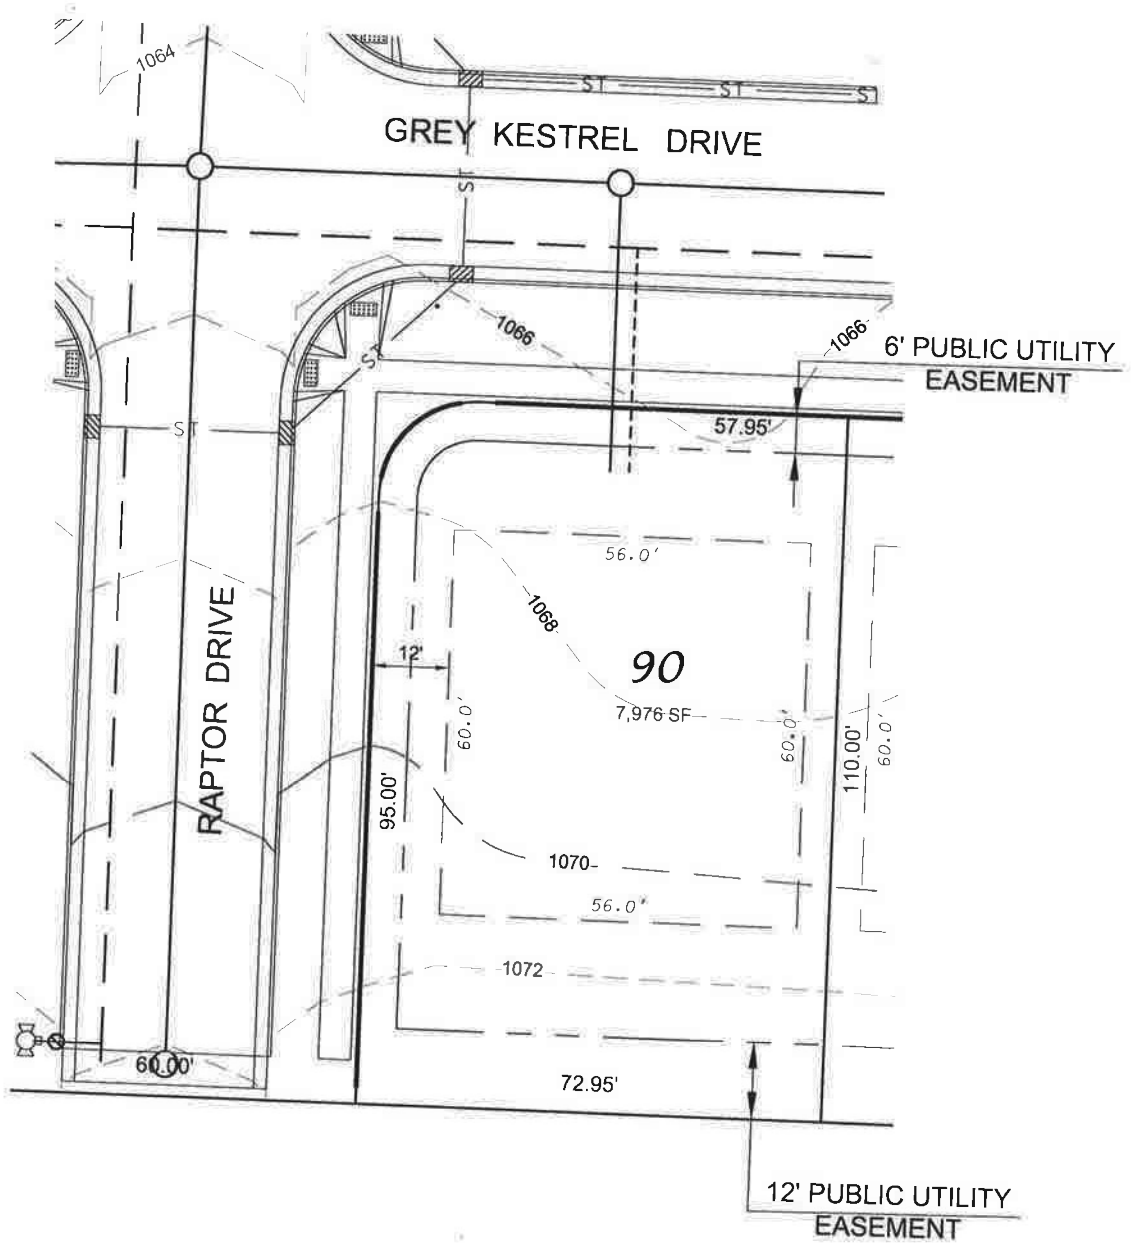

Hawks Valley - Lot 90

FRONT YARD SETBACK= 20'
 REAR YARD SETBACK = 30'
 SIDE YARD SETBACK = 5 1/6'

D'ONOFRIO KOTTKE AND ASSOCIATES, INC.

7530 Westward Way, Madison, WI 53717
 Phone: 608.833.7530 • Fax: 608.833.1089
YOUR NATURAL RESOURCE FOR LAND DEVELOPMENT

Scale 1" = 30'

DATE: 10-09-19
 REV.:

F.N.: 17-05-133

DRAWN BY: KRG

U:/USER/1705133/Drawings/Lot Plans Ph 4.DWG