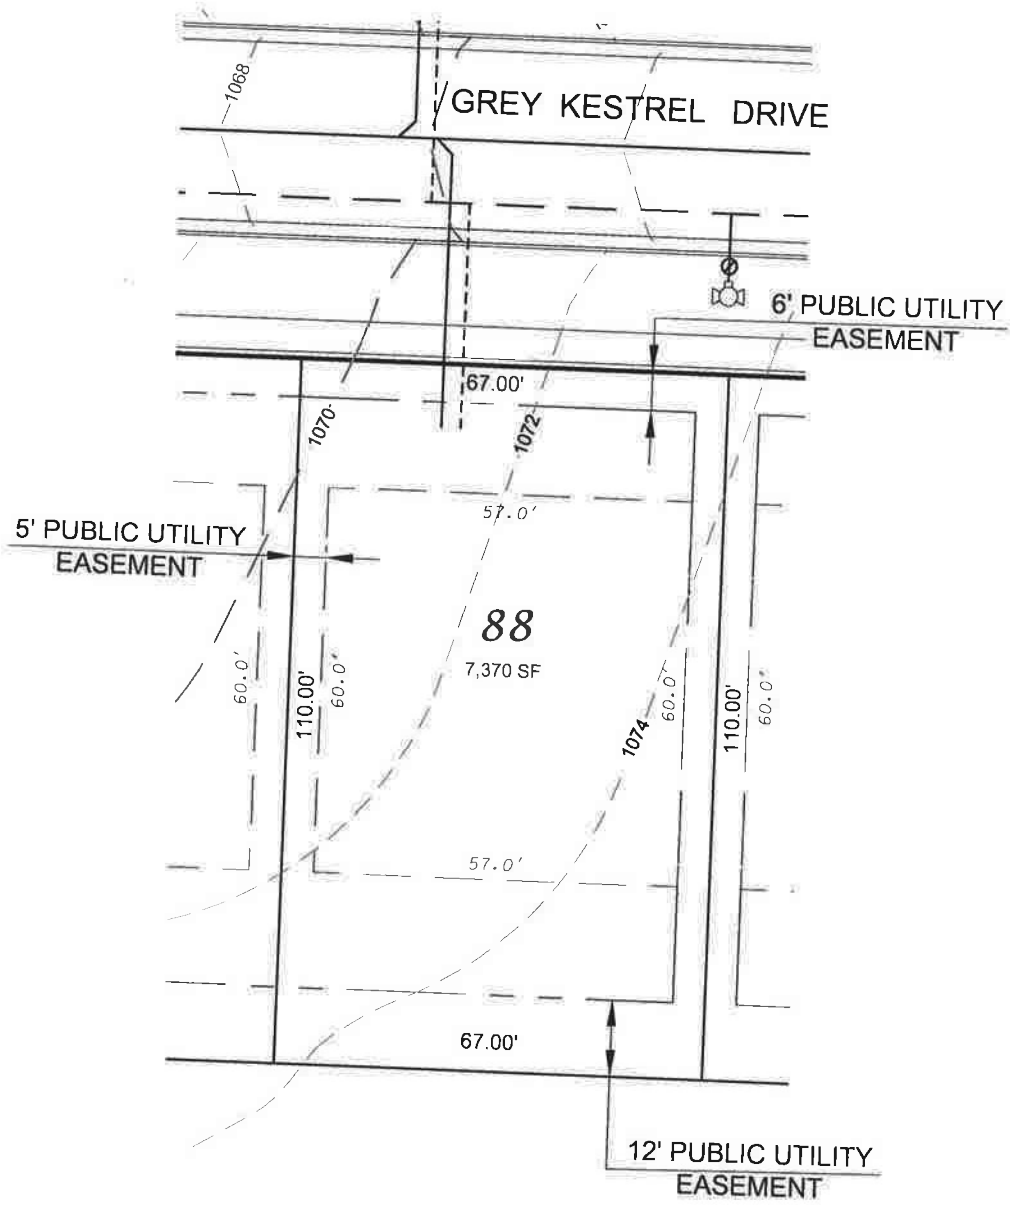

Hawks Valley - Lot 88

FRONT YARD SETBACK= 20'
 REAR YARD SETBACK = 30'
 SIDE YARD SETBACK = 5'/6'

D'ONOFRIO KOTTKE AND ASSOCIATES, INC.
 7530 Westward Way, Madison, WI 53717
 Phone: 608.833.7530 • Fax: 608.833.1089
YOUR NATURAL RESOURCE FOR LAND DEVELOPMENT

DATE: 10-09-19
 REV.:

F.N.: 17-05-133

DRAWN BY: KRG