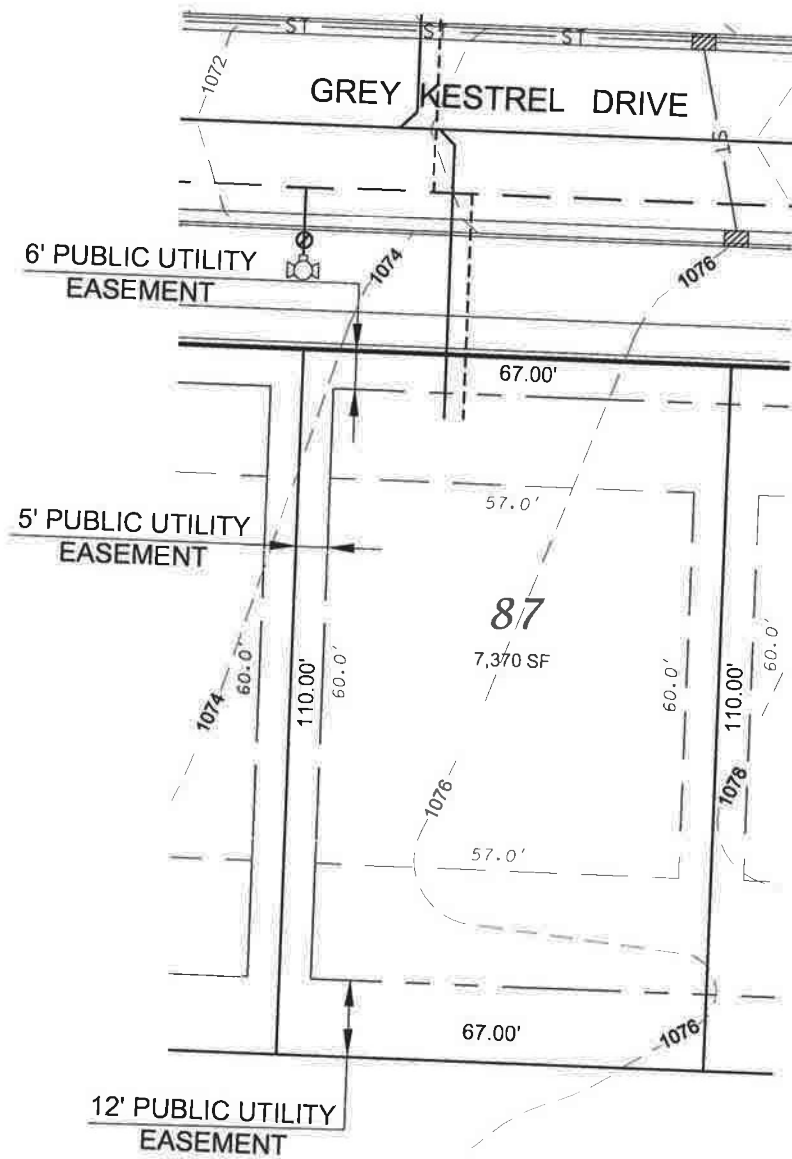

Hawks Valley - Lot 87

FRONT YARD SETBACK= 20'
 REAR YARD SETBACK = 30'
 SIDE YARD SETBACK =5/6'

D'ONOFRIO KOTTKE AND ASSOCIATES, INC.

7530 Westward Way, Madison, WI 53717
 Phone: 608.833.7530 • Fax: 608.833.1089

YOUR NATURAL RESOURCE FOR LAND DEVELOPMENT

0 30

Scale 1" = 30'

DATE: 10-09-19
 REV.:

F.N.: 17-05-133

DRAWN BY: KRG

U:/USER/1705133/Drawings/Lot Plans Ph 4.DWG