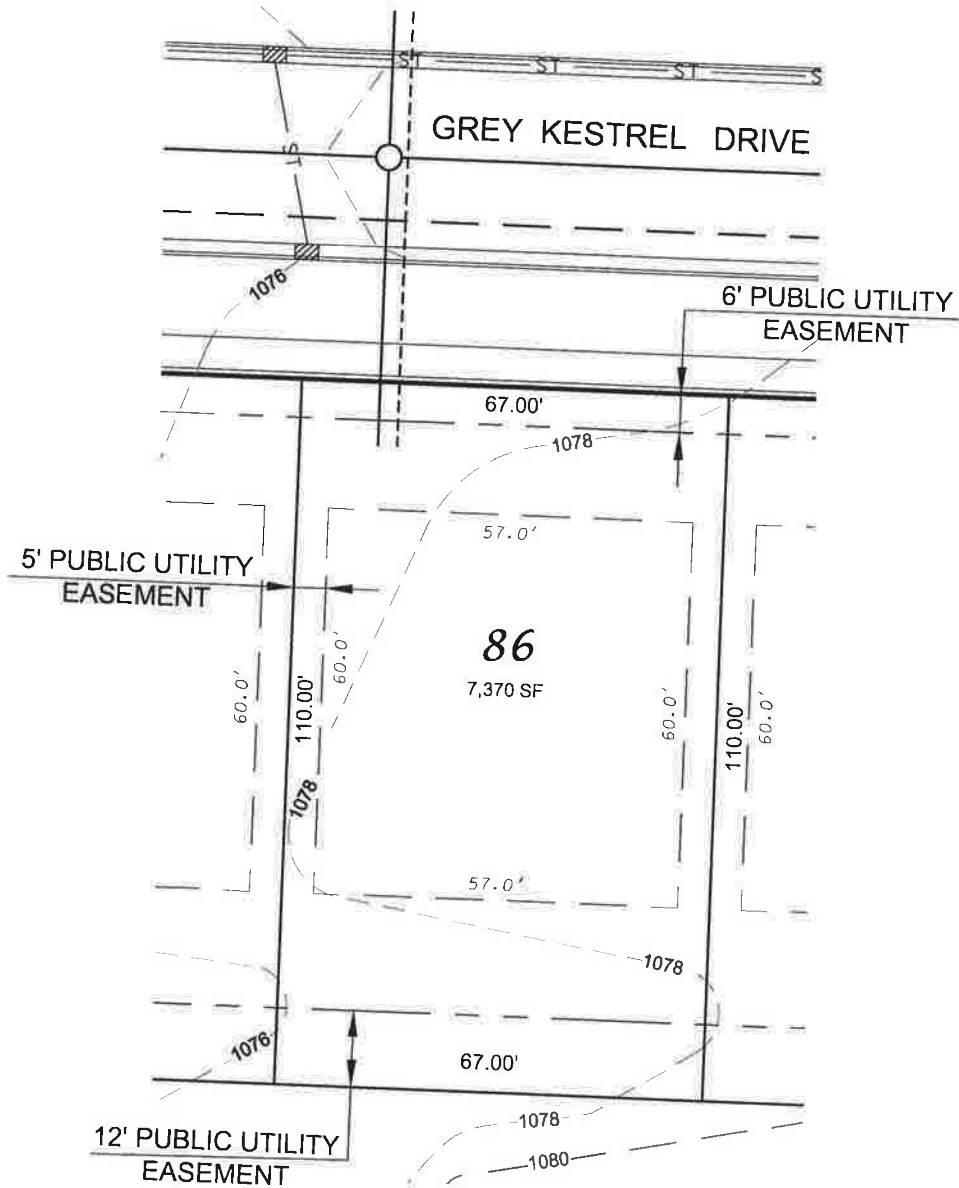

Hawks Valley - Lot 86

FRONT YARD SETBACK= 20'
 REAR YARD SETBACK = 30'
 SIDE YARD SETBACK = 5/6'

D'ONOFRIO KOTTKE AND ASSOCIATES, INC.

7530 Westward Way, Madison, WI 53717
 Phone: 608.833.7530 • Fax: 608.833.1089

YOUR NATURAL RESOURCE FOR LAND DEVELOPMENT

0 30

Scale 1" = 30'

DATE: 10-09-19
 REV. :

F.N.: 17-05-133

DRAWN BY: KRG

U:/USER/1705133/Drawings/Lot Plans Ph 4.DWG