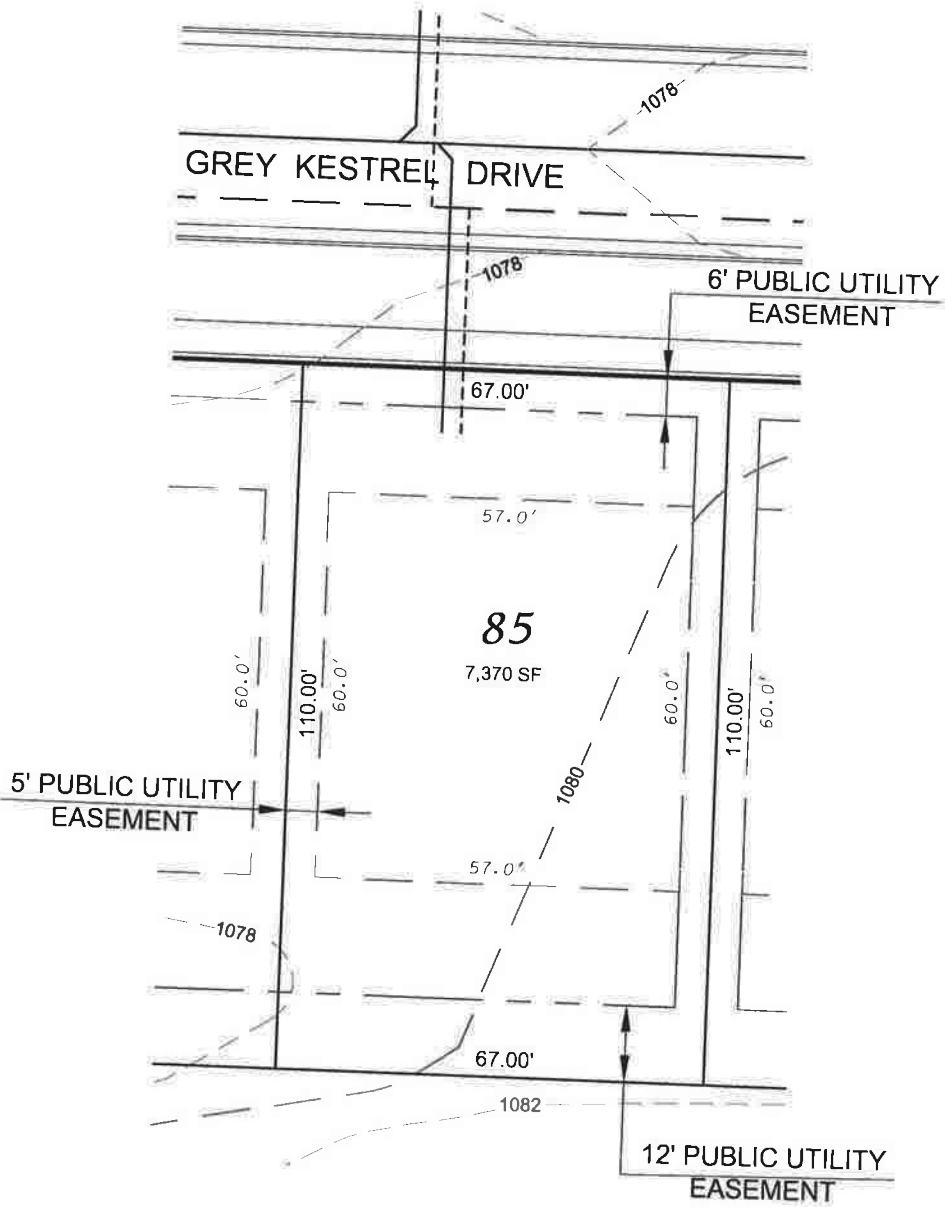

Hawks Valley - Lot 85

FRONT YARD SETBACK= 20'
 REAR YARD SETBACK = 30'
 SIDE YARD SETBACK = 5/6'

D'ONOFRIO KOTTKE AND ASSOCIATES, INC.

7530 Westward Way, Madison, WI 53717
 Phone: 608.833.7530 • Fax: 608.833.1089

YOUR NATURAL RESOURCE FOR LAND DEVELOPMENT

Scale 1" = 30'

DATE: 10-09-19
 REV.:

F.N.: 17-05-133

DRAWN BY: KRG

U:/USER/1705133/Drawings/Lot Plans Ph 4.DWG