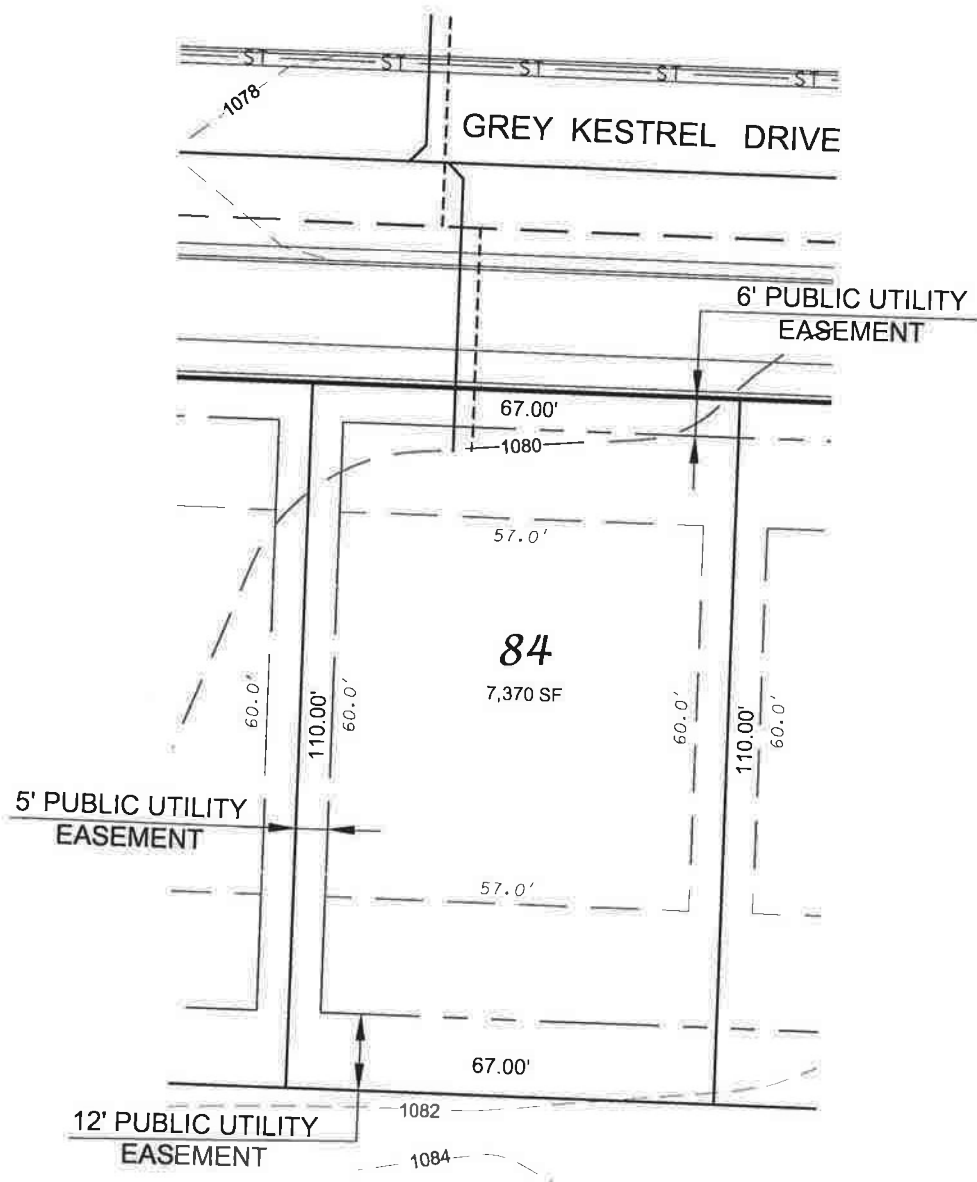

# Hawks Valley - Lot 84

FRONT YARD SETBACK= 20'  
 REAR YARD SETBACK = 30'  
 SIDE YARD SETBACK = 5'/6'

**D'ONOFRIO KOTTKE AND ASSOCIATES, INC.**  
 7530 Westward Way, Madison, WI 53717  
 Phone: 608.833.7530 • Fax: 608.833.1089  
 YOUR NATURAL RESOURCE FOR LAND DEVELOPMENT

DATE : 10-09-19  
 REV. :

F.N. : 17-05-133

DRAWN BY: KRG