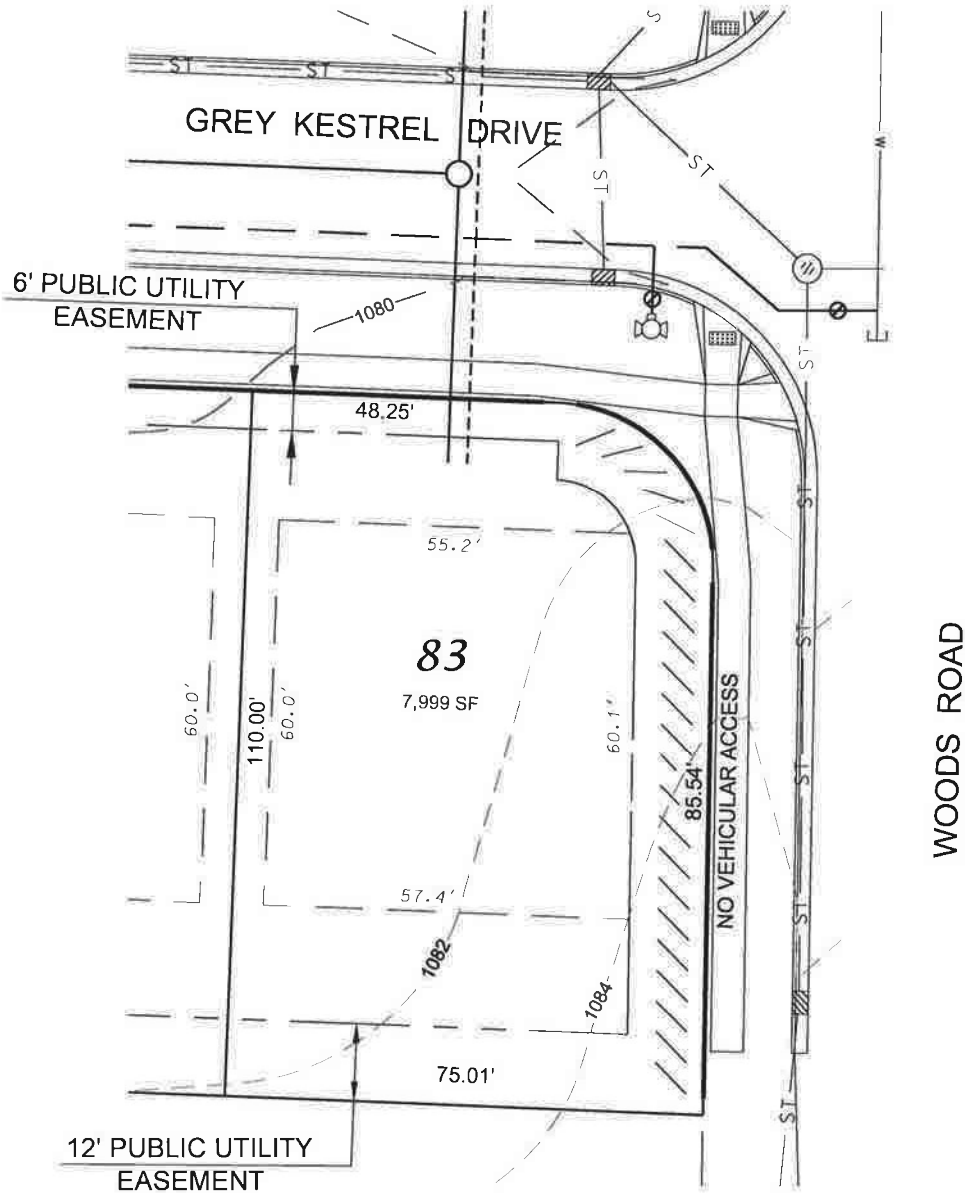

Hawks Valley - Lot 83

FRONT YARD SETBACK = 20'
 REAR YARD SETBACK = 30'
 SIDE YARD SETBACK = 5/6'

D'ONOFRIO KOTTKE AND ASSOCIATES, INC.
 7530 Westward Way, Madison, WI 53717
 Phone: 608.833.7530 • Fax: 608.833.1089
YOUR NATURAL RESOURCE FOR LAND DEVELOPMENT

DATE: 10-09-19
 REV.:

F.N.: 17-05-133
 DRAWN BY: KRG