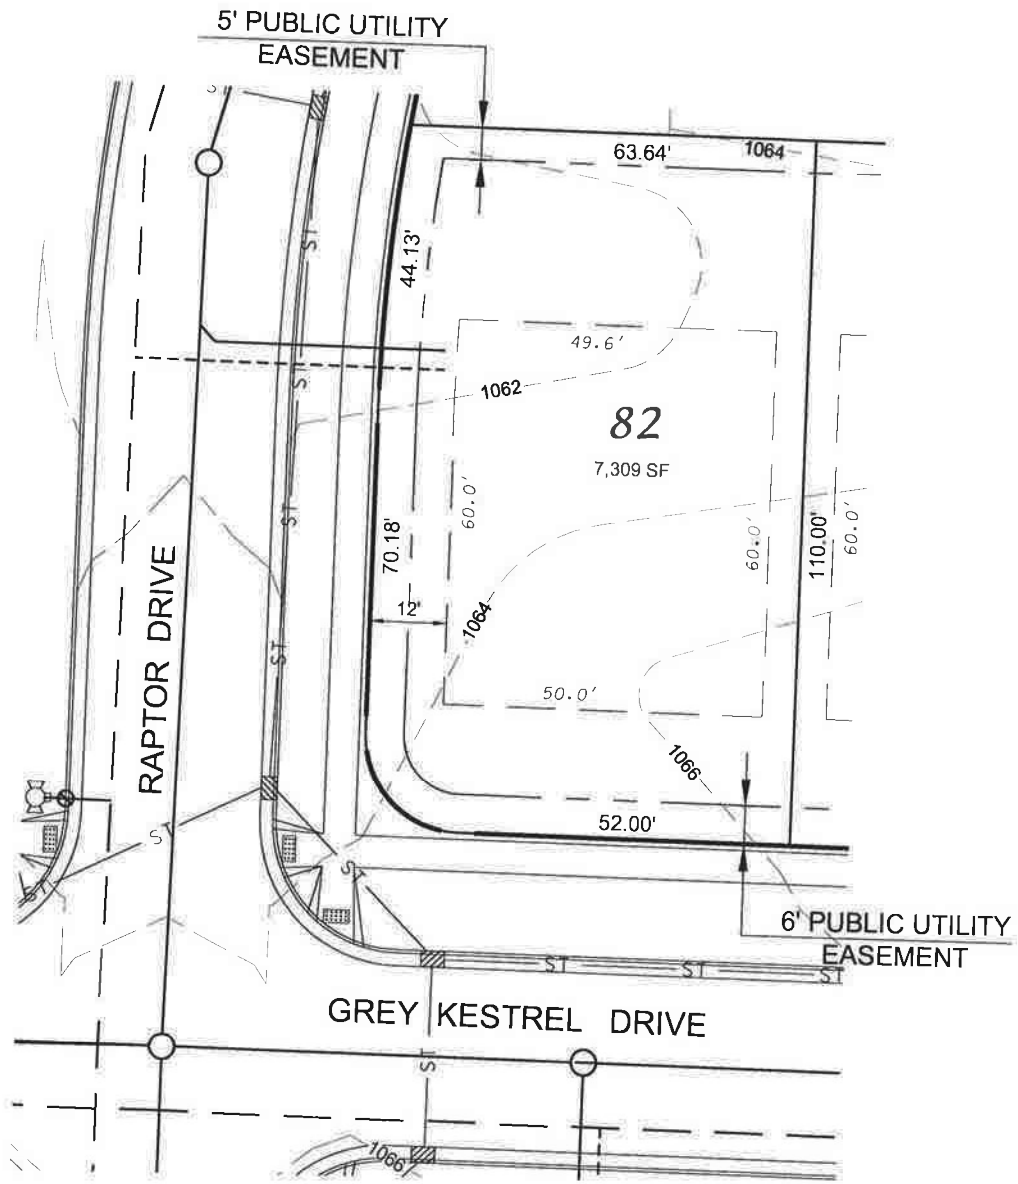

Hawks Valley - Lot 82

FRONT YARD SETBACK= 20'
 REAR YARD SETBACK = 30'
 SIDE YARD SETBACK =5'/6'

D'ONOFRIO KOTTKE AND ASSOCIATES, INC.

7530 Westward Way, Madison, WI 53717
 Phone: 608.833.7530 • Fax: 608.833.1089

YOUR NATURAL RESOURCE FOR LAND DEVELOPMENT

Scale 1" = 30'

DATE : 10-09-19
 REV. :

F.N. : 17-05-133

DRAWN BY: KRG

U:/USER/1705133/Drawings/Lot Plans Ph 4.DWG