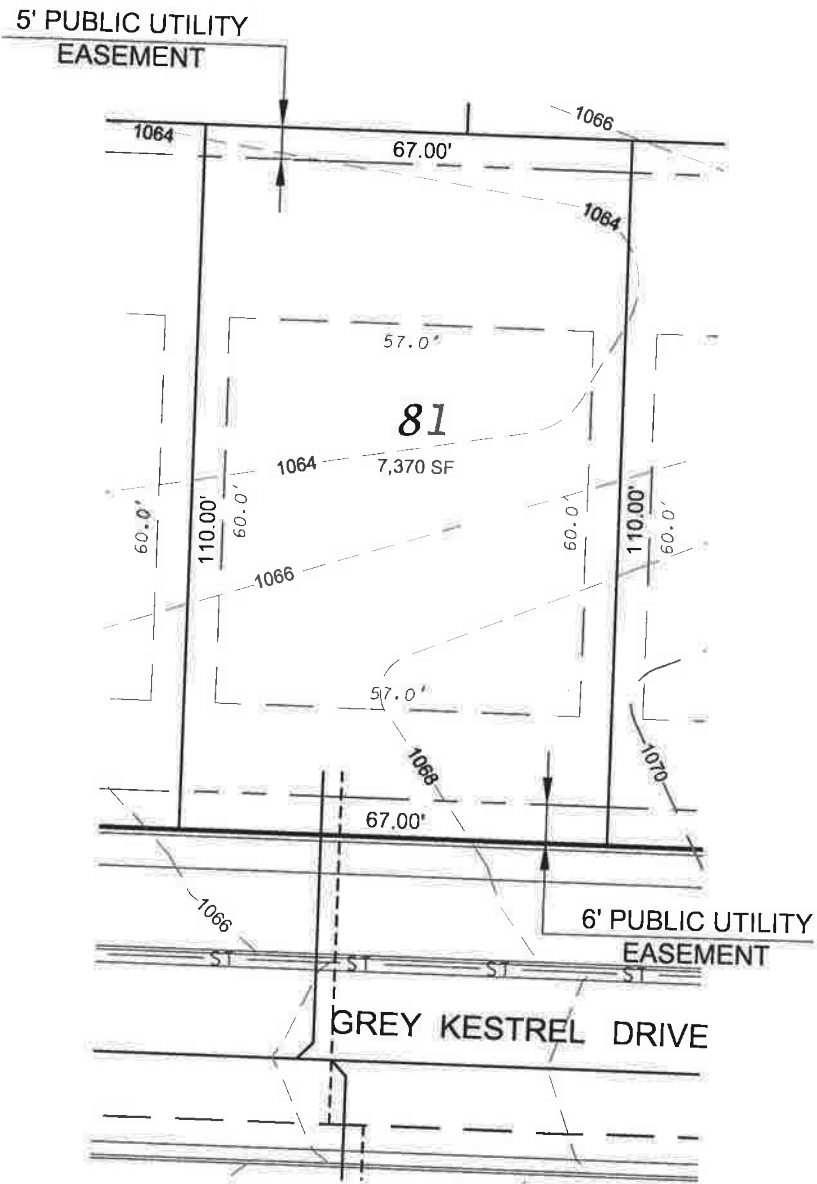

Hawks Valley - Lot 81

FRONT YARD SETBACK= 20'
 REAR YARD SETBACK = 30'
 SIDE YARD SETBACK =5/6'

D'ONOFRIO KOTTKE AND ASSOCIATES, INC.

7530 Westward Way, Madison, WI 53717
 Phone: 608.833.7530 • Fax: 608.833.1089
YOUR NATURAL RESOURCE FOR LAND DEVELOPMENT

Scale 1" = 30'

DATE: 10-09-19
 REV.:

F.N.: 17-05-133

DRAWN BY: KRG