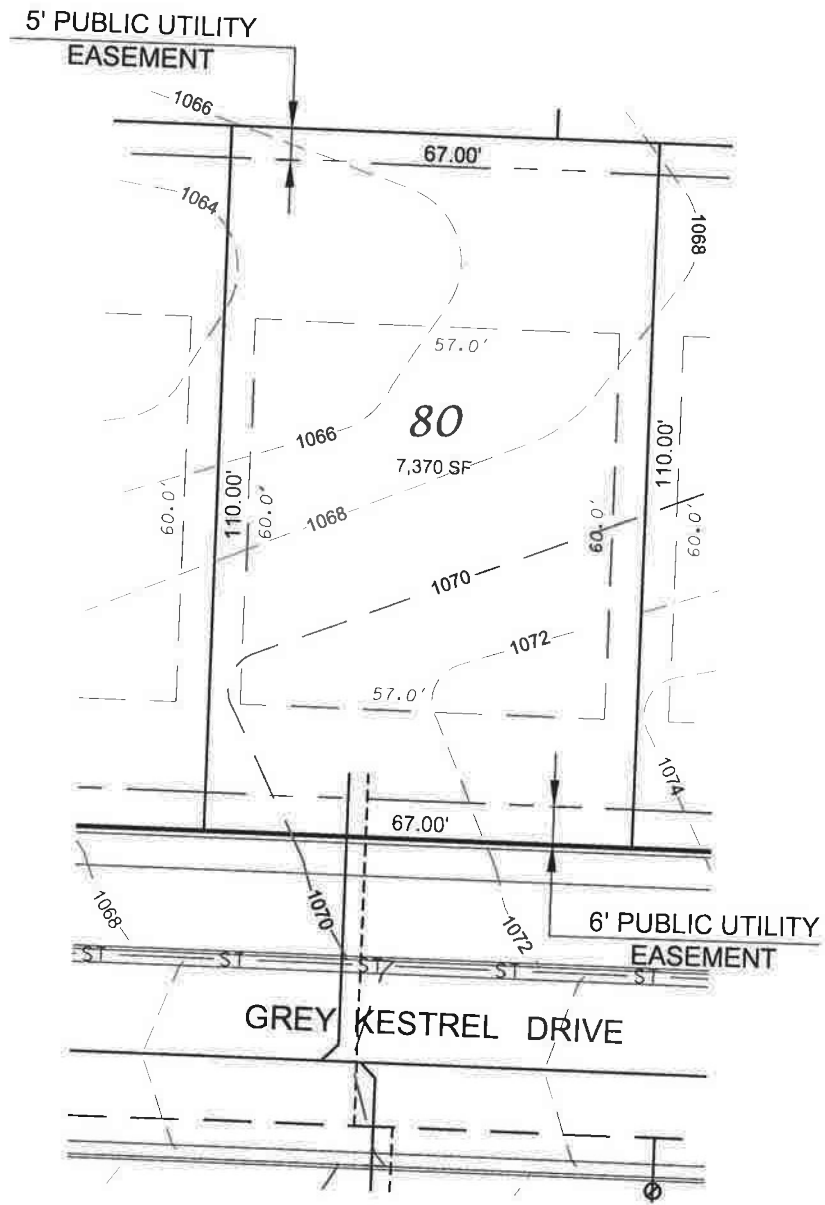

Hawks Valley - Lot 80

FRONT YARD SETBACK= 20'
 REAR YARD SETBACK = 30'
 SIDE YARD SETBACK =5'/6'

D'ONOFRIO KOTTKE AND ASSOCIATES, INC.

7530 Westward Way, Madison, WI 53717
 Phone: 608.833.7530 • Fax: 608.833.1089

YOUR NATURAL RESOURCE FOR LAND DEVELOPMENT

0 30

Scale 1" = 30'

DATE: 10-09-19
 REV.:

F.N.: 17-05-133

DRAWN BY: KRG

U:/USER/1705133/Drawings/Lot Plans Ph 4.DWG