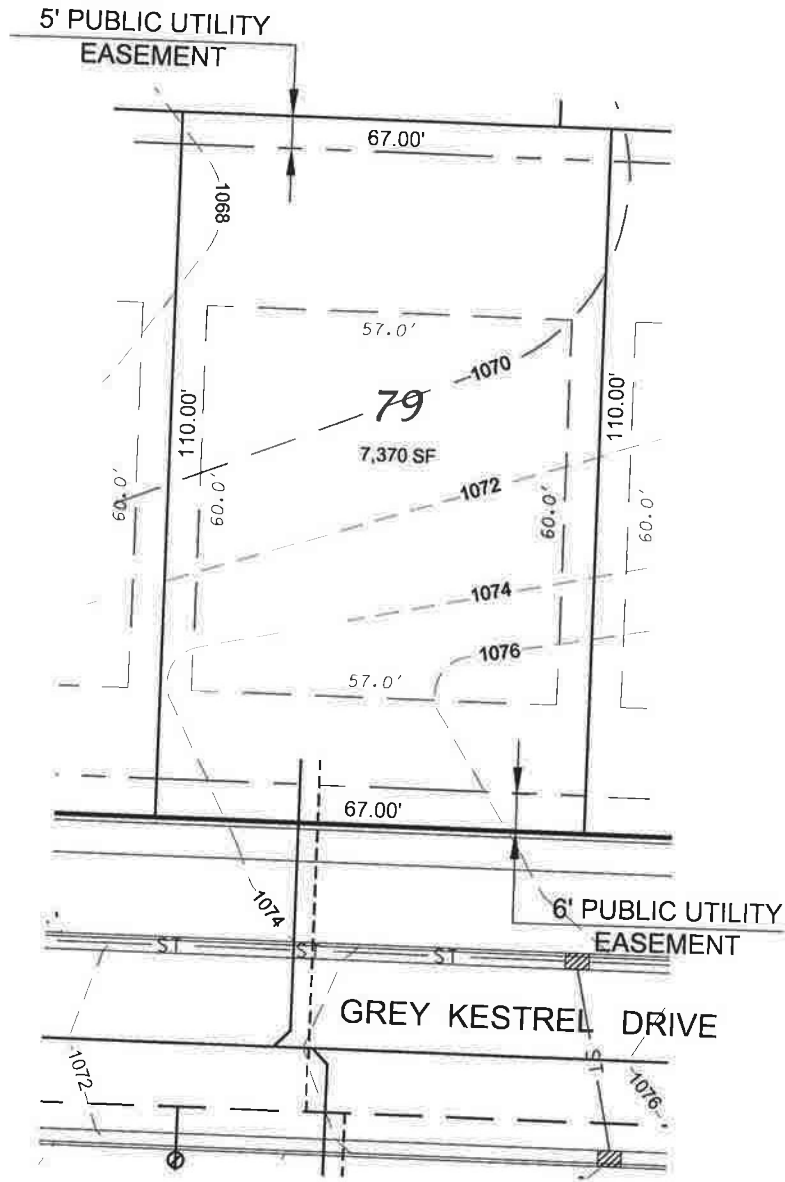

# Hawks Valley - Lot 79

FRONT YARD SETBACK= 20'  
 REAR YARD SETBACK = 30'  
 SIDE YARD SETBACK =5/6'

**D'ONOFRIO KOTTKE AND ASSOCIATES, INC.**

7530 Westward Way, Madison, WI 53717  
 Phone: 608.833.7530 • Fax: 608.833.1089

**YOUR NATURAL RESOURCE FOR LAND DEVELOPMENT**

Scale 1" = 30'

DATE: 10-09-19  
 REV.:

F.N.: 17-05-133

DRAWN BY: KRG

U:/USER/1705133/Drawings/Lot Plans Ph 4.DWG