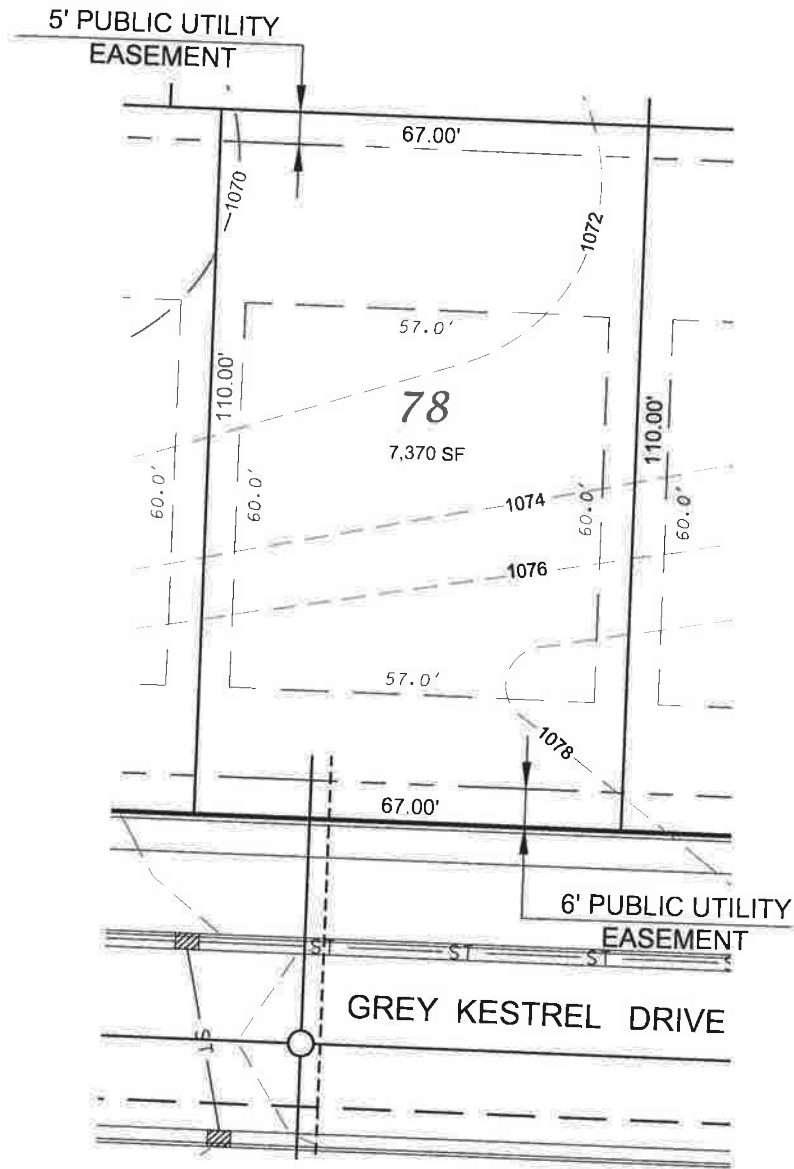

Hawks Valley - Lot 78

FRONT YARD SETBACK= 20'
 REAR YARD SETBACK = 30'
 SIDE YARD SETBACK =5/6'

D'ONOFRIO KOTTKE AND ASSOCIATES, INC.

7530 Westward Way, Madison, WI 53717
 Phone: 608.833.7530 * Fax: 608.833.1089
YOUR NATURAL RESOURCE FOR LAND DEVELOPMENT

Scale 1" = 30'

DATE: 10-09-19
 REV.:

F.N.: 17-05-133

DRAWN BY: KRG