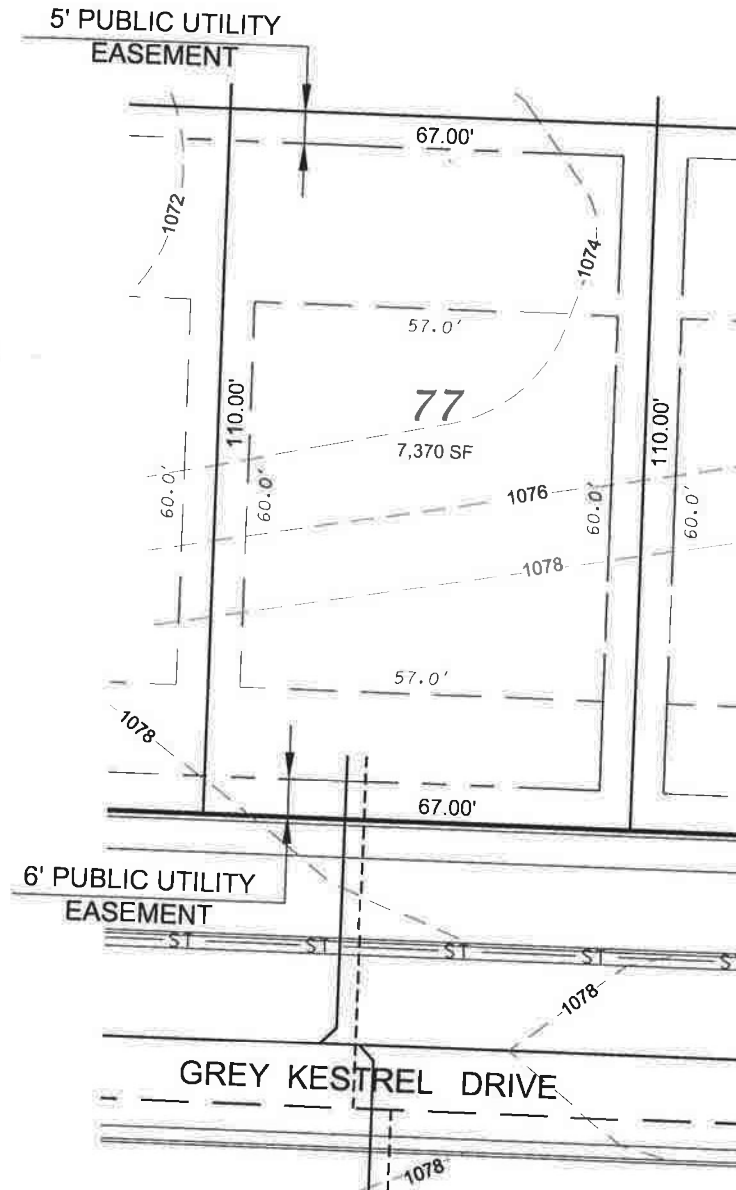

Hawks Valley - Lot 77

FRONT YARD SETBACK= 20'
 REAR YARD SETBACK = 30'
 SIDE YARD SETBACK = 5/6'

D'ONOFRIO KOTTKE AND ASSOCIATES, INC.

7530 Westward Way, Madison, WI 53717
 Phone: 608.833.7530 • Fax: 608.833.1089
 YOUR NATURAL RESOURCE FOR LAND DEVELOPMENT

Scale 1" = 30'

DATE: 10-09-19
 REV.:

F.N.: 17-05-133

DRAWN BY: KRG

U:/USER/1705133/Drawings/Lot Plans Ph 4.DWG