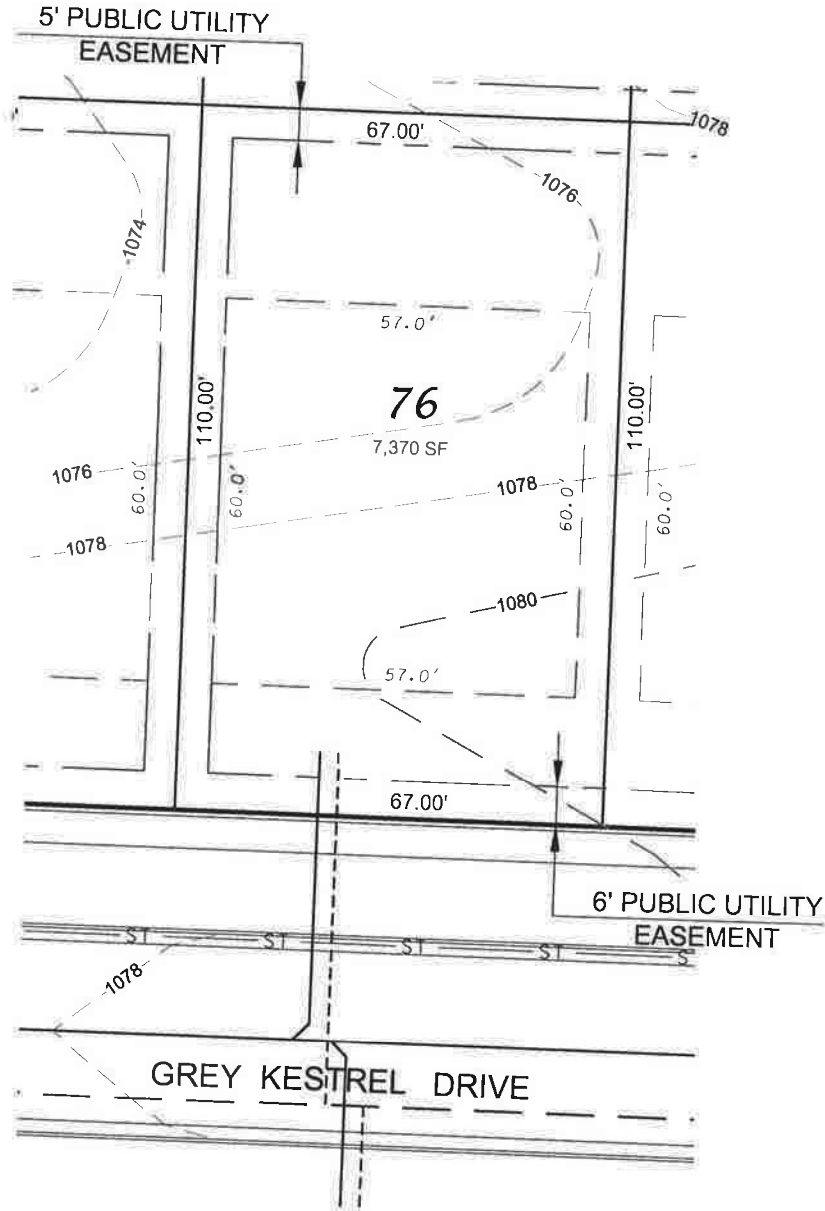

Hawks Valley - Lot 76

FRONT YARD SETBACK= 20'
 REAR YARD SETBACK = 30'
 SIDE YARD SETBACK =5/6'

D'ONOFRIO KOTTKE AND ASSOCIATES, INC.

7530 Westward Way, Madison, WI 53717
 Phone: 608.833.7530 • Fax: 608.833.1089