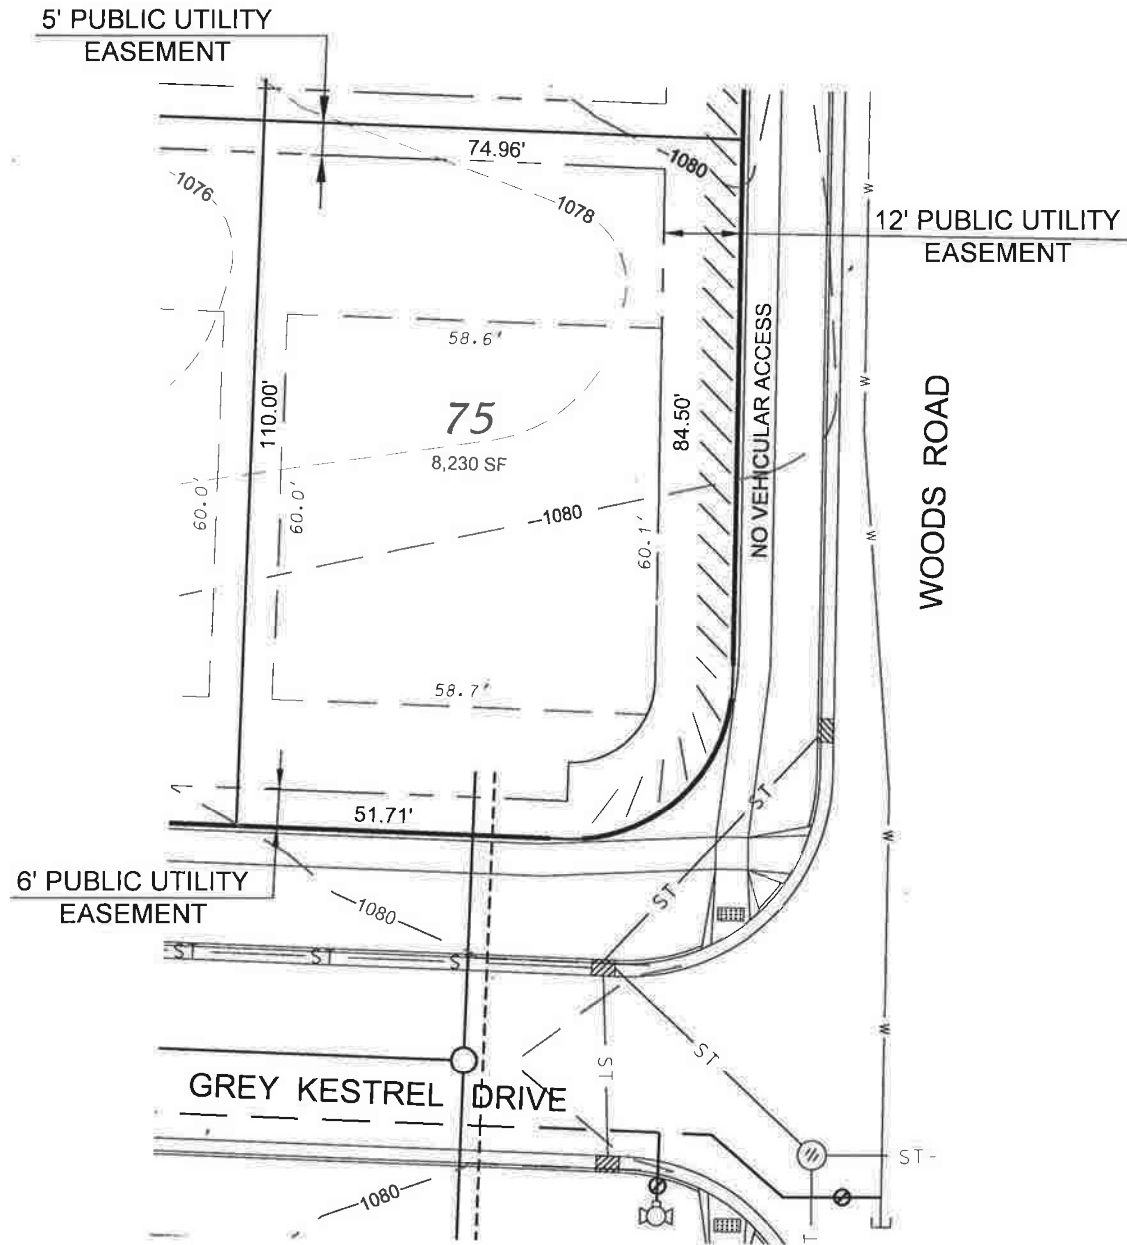

Hawks Valley - Lot 75

FRONT YARD SETBACK= 20'
 REAR YARD SETBACK = 30'
 SIDE YARD SETBACK =5'/6'

D'ONOFRIO KOTTKE AND ASSOCIATES, INC.

7530 Westward Way, Madison, WI 53717
 Phone: 608.833.7530 * Fax: 608.833.1089

YOUR NATURAL RESOURCE FOR LAND DEVELOPMENT

Scale 1" = 30'

DATE: 10-09-19
 REV.:

F.N.: 17-05-133

DRAWN BY: KRG

U:/USER/1705133/Drawings/Lot Plans Ph 4.DWG